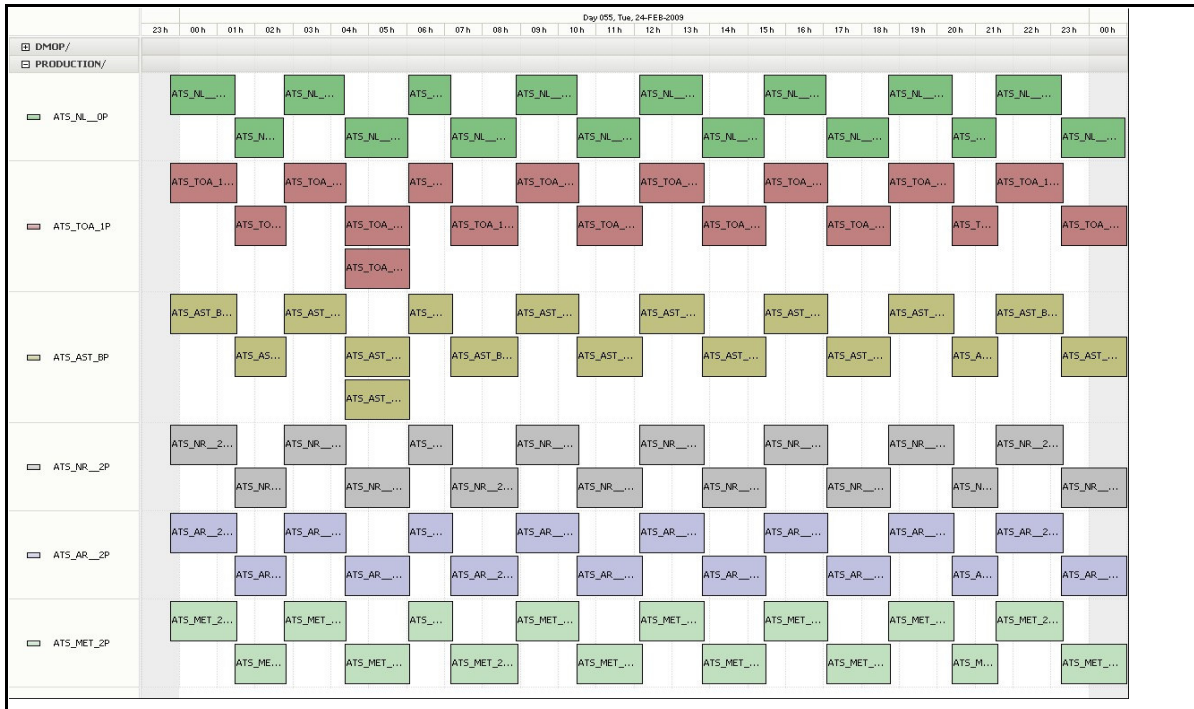

IDEAS Daily Check of AATSR Data

24-Feb-09

DATA ACQUISITION DATE: 24-Feb-09
INSPECTION DATE: 25-Feb-09

--> Go to 'Product Generation' sheet to select date

Previous Instrument Operational Events	
19-Feb-09	Nothing planned
20-Feb-09	Nothing planned
21-Feb-09	Nothing planned
22-Feb-09	Nothing planned
23-Feb-09	Nothing planned

Upcoming Instrument Operational Events	
24-Feb-09	Nothing planned
25-Feb-09	Nothing planned
26-Feb-09	Nothing planned
27-Feb-09	Nothing planned
28-Feb-09	Nothing planned

Daily Gantt Chart

Comments Duplicate orbit 36531 from ESRIN

FLAG

RA Products

Data acquisition date: 24-Feb-09 Inspection date: 25-Feb-09

Total # MET Products: 15
Total # L1 Products: 16
Total # L2P Products: 15

Server Availability: Nominal

Comments None

Browse Products

Data acquisition date: 24-Feb-09 Inspection date: 25-Feb-09

Source: EDS

Comments Orbit 36532 unavailable

Instrument Health

Daily List of all QA orbit summary files deposited on: 24-Feb-09

Daily status from the RAL EDS web-site on: 25-Feb-09

Current Instrument Status: Nominal
Envisat Platform Status: Nominal

Orbit #	Acquired	Comments
36467	19-Feb-09	High Jitter, No viscal peak
36483	20-Feb-09	High Jitter, No viscal peak
36511	22-Feb-09	High Jitter
36518	23-Feb-09	23 AGO Loop changes, High Jitter
36527	23-Feb-09	High Jitter
36528	23-Feb-09	High Jitter
36529	24-Feb-09	24 AGO Loop changes, High Jitter
36530	24-Feb-09	High Jitter
36531	24-Feb-09	High Jitter

FLAG
FLAG
FLAG
FLAG
FLAG
FLAG
FLAG