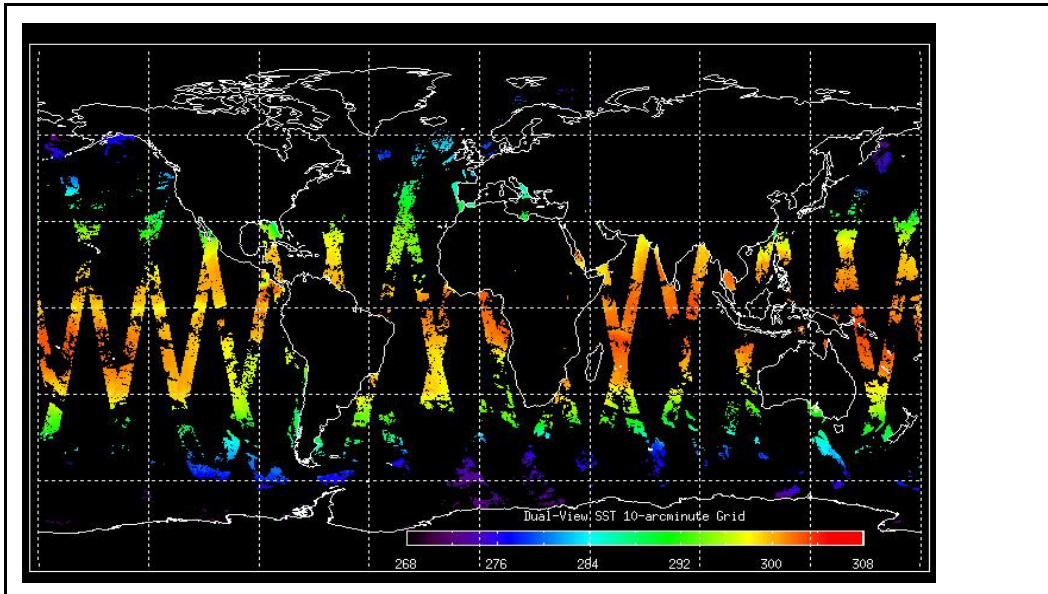

Meteo Map

Map of meteo products for: **24-Feb-09**