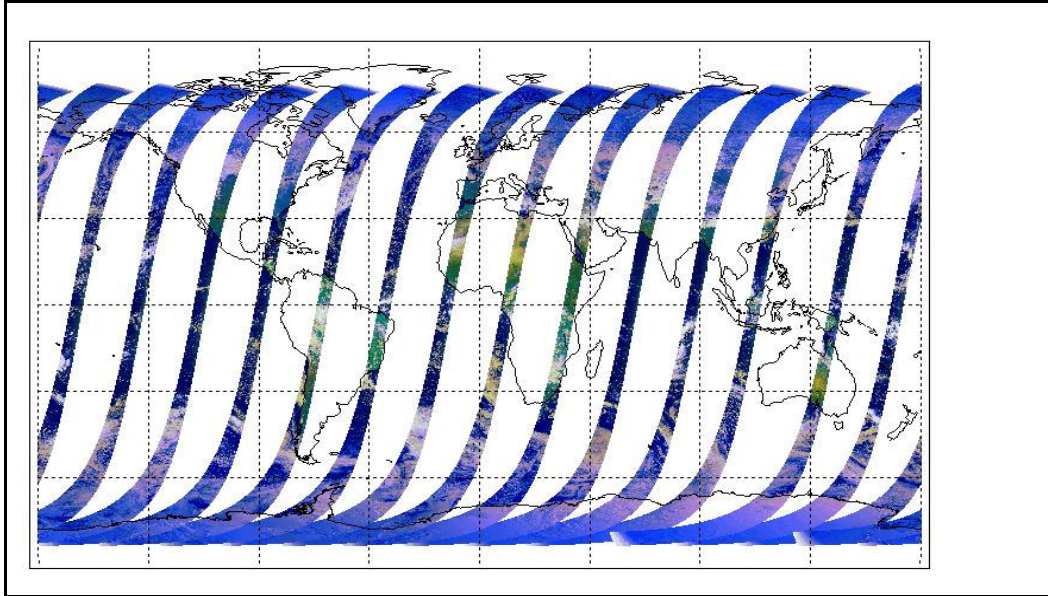

Weekly

Latest version of the weekly RAL report on: **25-Feb-09**

Out of date by: **9 days**

Report Date: **16-Feb-09**

FLAG

Browse Map

Map of browse products for: **24-Feb-09**