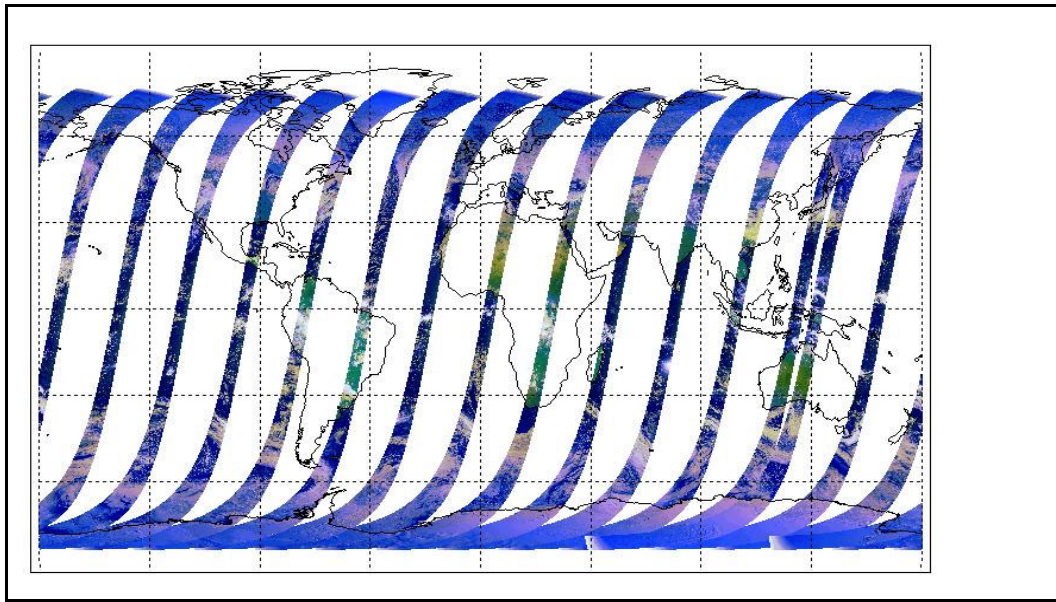

36515	23-Feb-09	High Jitter
36516	23-Feb-09	High Jitter
36517	23-Feb-09	High Jitter

FLAG
FLAG
FLAG

Weekly

Latest version of the weekly RAL report on: **24-Feb-09**

Out of date by: **15 days**

FLAG

Report Date	09-Feb-09
Anomalies	Mean Jitter: -700/orbit - worst case -940/orbit (slight deterioration wrt last week)

Browse Map

Map of browse products for: **23-Feb-09**