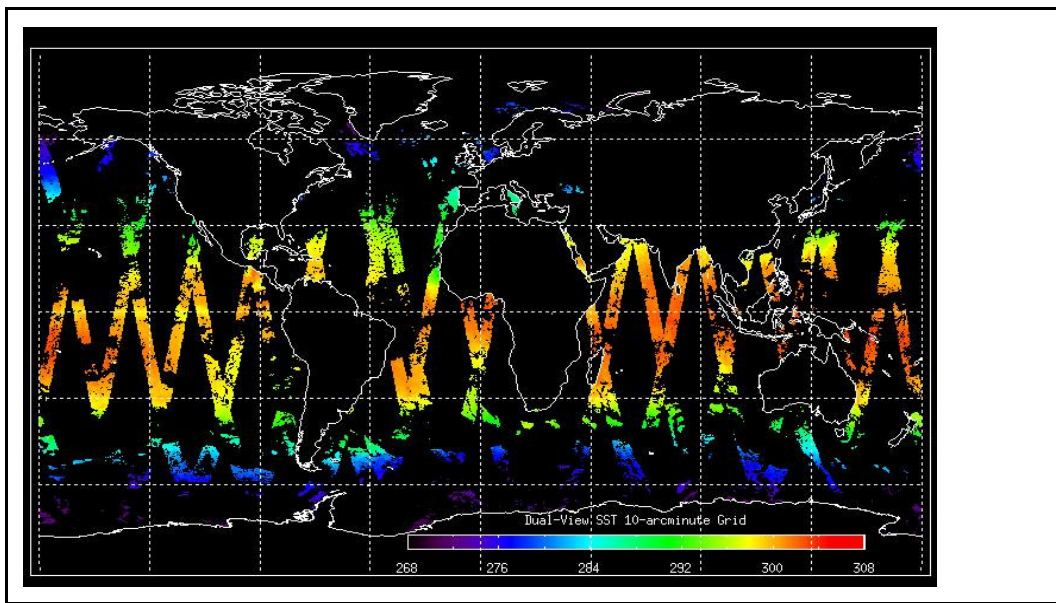

Meteo Map

Map of meteo products for: **23-Feb-09**