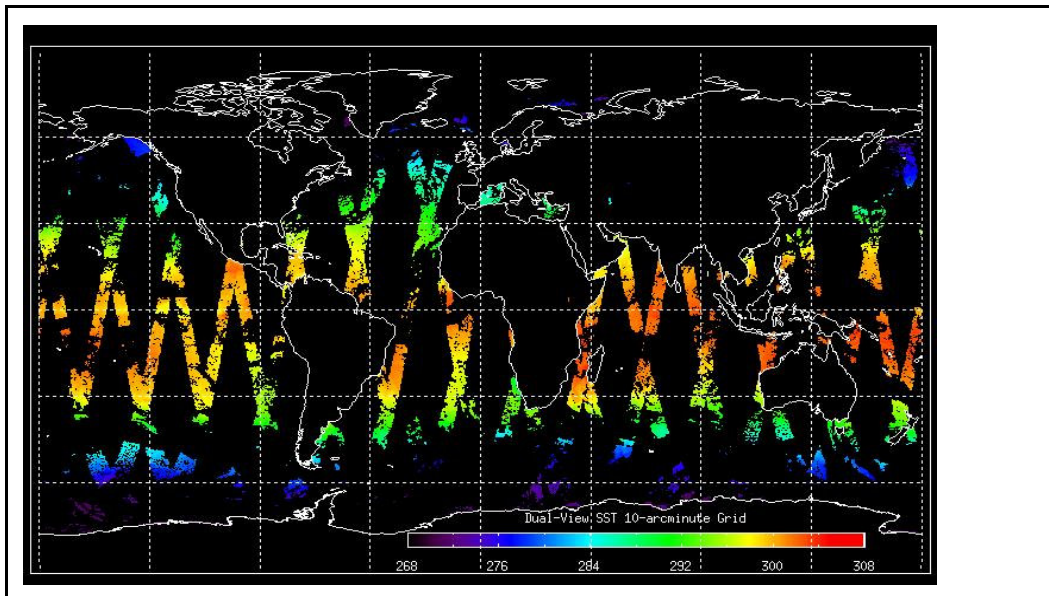

Meteo Map

Map of meteo products for: 22-Feb-09