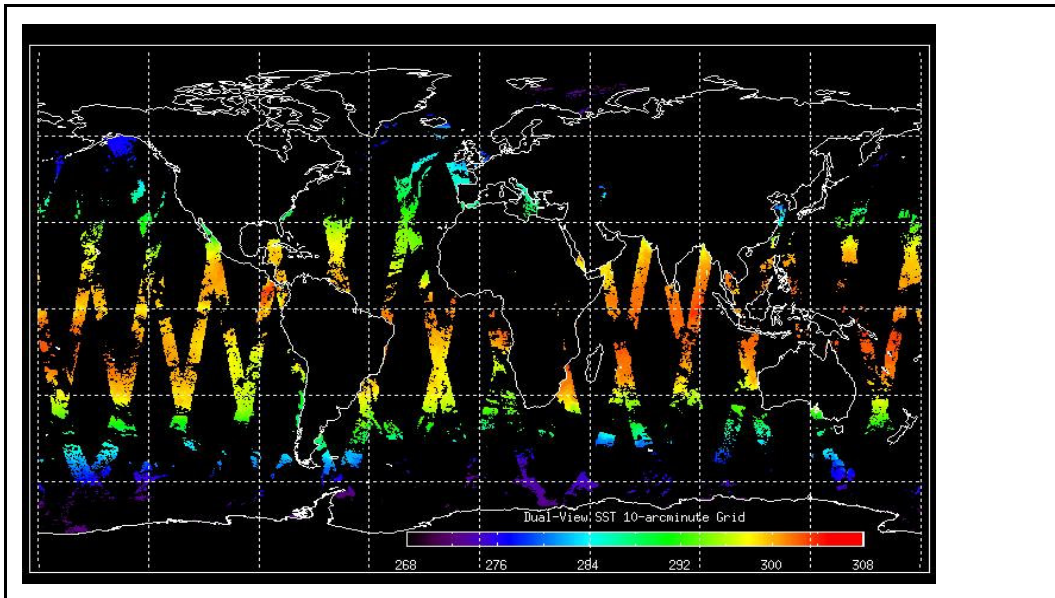

Meteo Map

Map of meteo products for: **21-Feb-09**