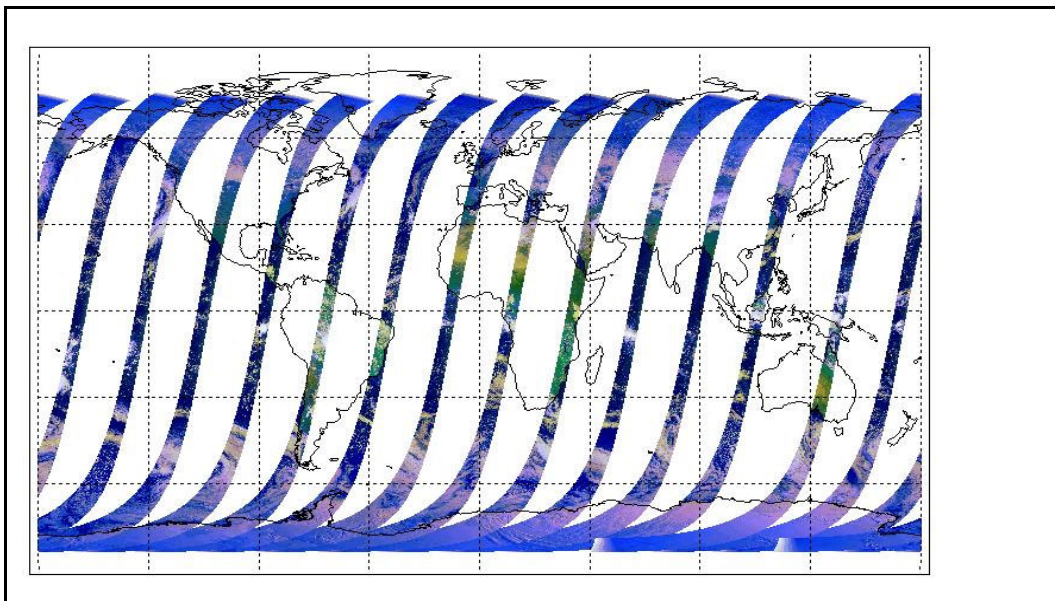

36484	20-Feb-09	High Jitter
36485	20-Feb-09	High Jitter
36486	21-Feb-09	High Jitter
36487	21-Feb-09	High Jitter
36488	21-Feb-09	High Jitter

FLAG
FLAG
FLAG
FLAG
FLAG

Weekly

Latest version of the weekly RAL report on: **23-Feb-09**

Out of date by: **14 days**

Report Date	09-Feb-09
Anomalies	Mean Jitter: -700/orbit - worst case -940/orbit (slight deterioration wrt last week)

FLAG

Browse Map

Map of browse products for: **21-Feb-09**