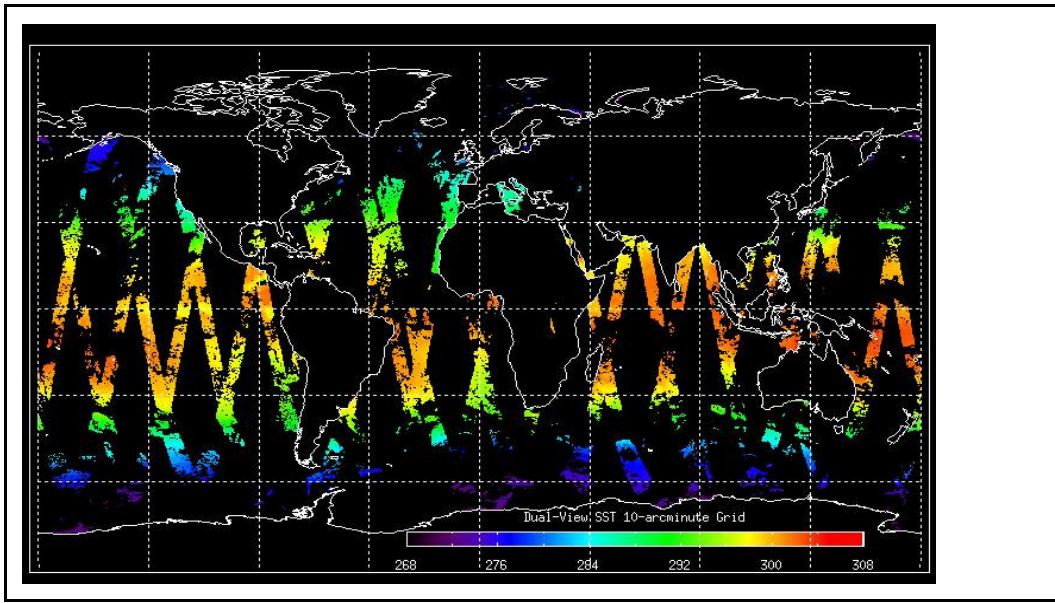

Meteo Map

Map of meteo products for: **20-Feb-09**