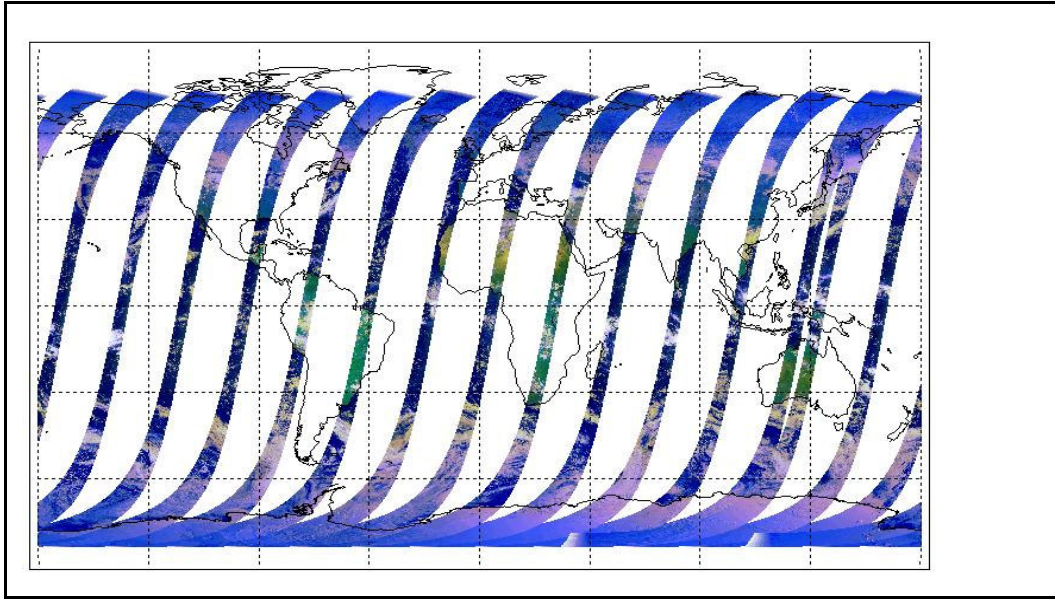

36465	19-Feb-09	High Jitter, No Viscal peak
36466	19-Feb-09	High Jitter, No Viscal peak
36469	19-Feb-09	High Jitter
36470	19-Feb-09	High Jitter
36471	20-Feb-09	High Jitter
36472	20-Feb-09	22 AGO Loop changes

FLAG
FLAG
FLAG
FLAG
FLAG

Weekly

Latest version of the weekly RAL report on: **23-Feb-09**

Out of date by: **14 days**

Report Date	09-Feb-09
Anomalies	Mean Jitter: -700/orbit - worst case -940/orbit (slight deterioration wrt last week)

FLAG

Browse Map

Map of browse products for: **20-Feb-09**