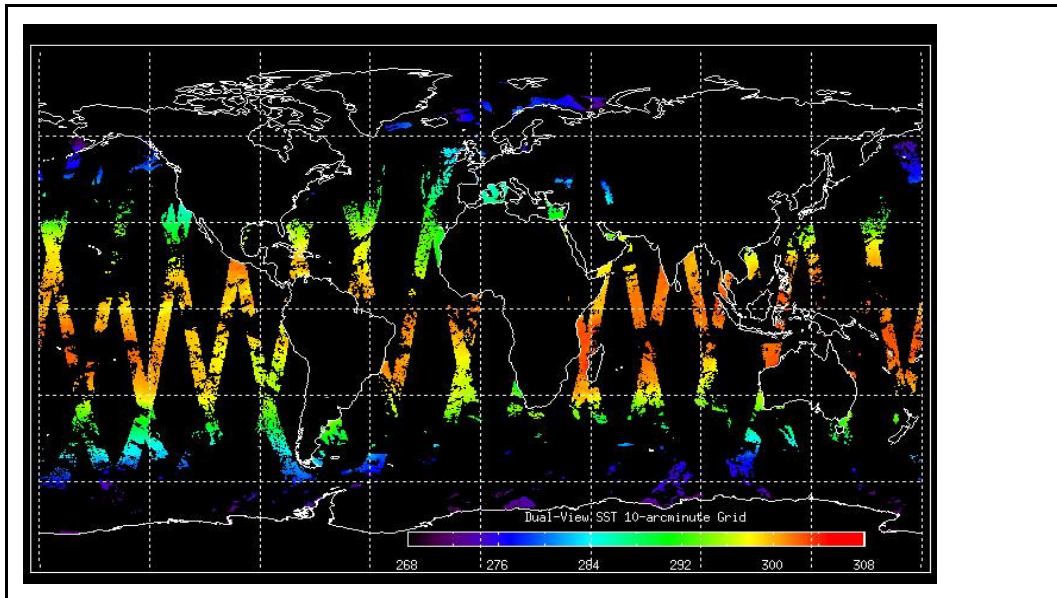

Meteo Map

Map of meteo products for: **19-Feb-09**