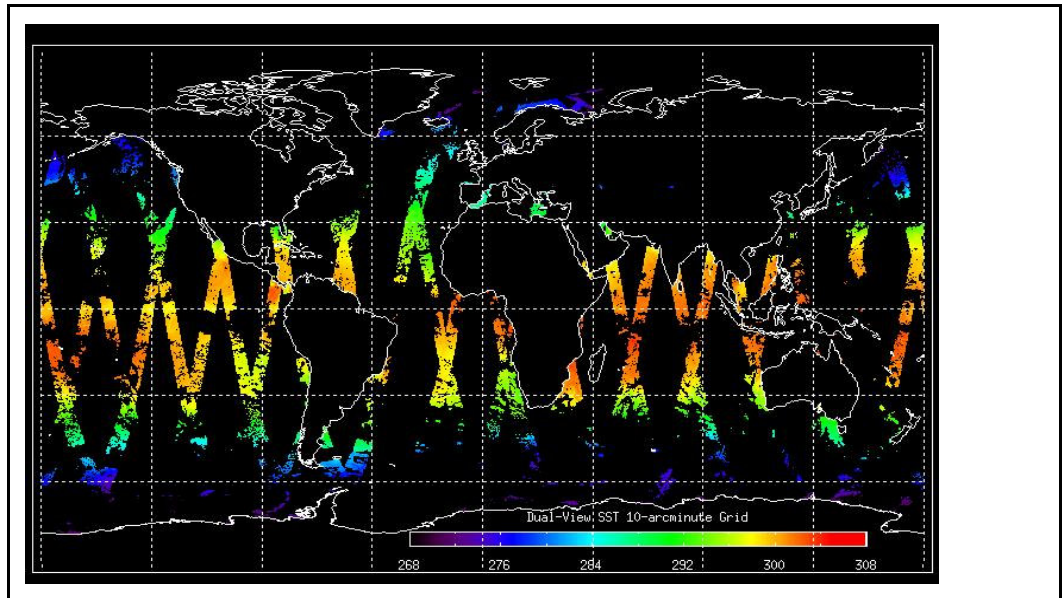

Meteo Map

Map of meteo products for: **18-Feb-09**