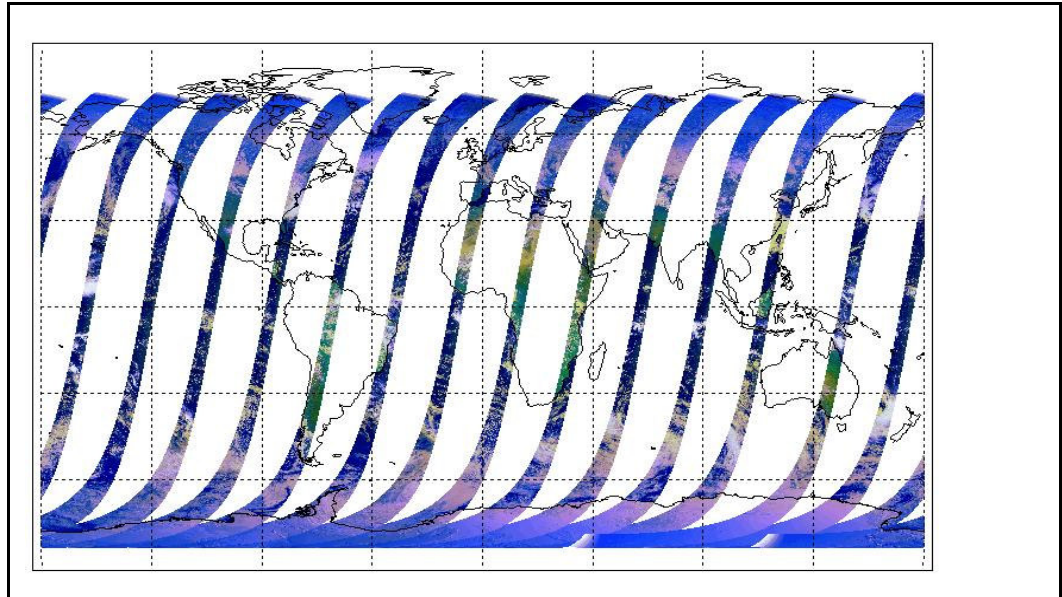

36442	17-Feb-09	High Jitter
36443	18-Feb-09	High Jitter

FLAG
FLAG

Weekly

Latest version of the weekly RAL report on: **19-Feb-09**

Out of date by: **17 days**

Report Date	02-Feb-09
Anomalies	Mean Jitter: -690/orbit - worst case -900/orbit (slight deterioration wrt last week)

FLAG

Browse Map

Map of browse products for: **18-Feb-09**