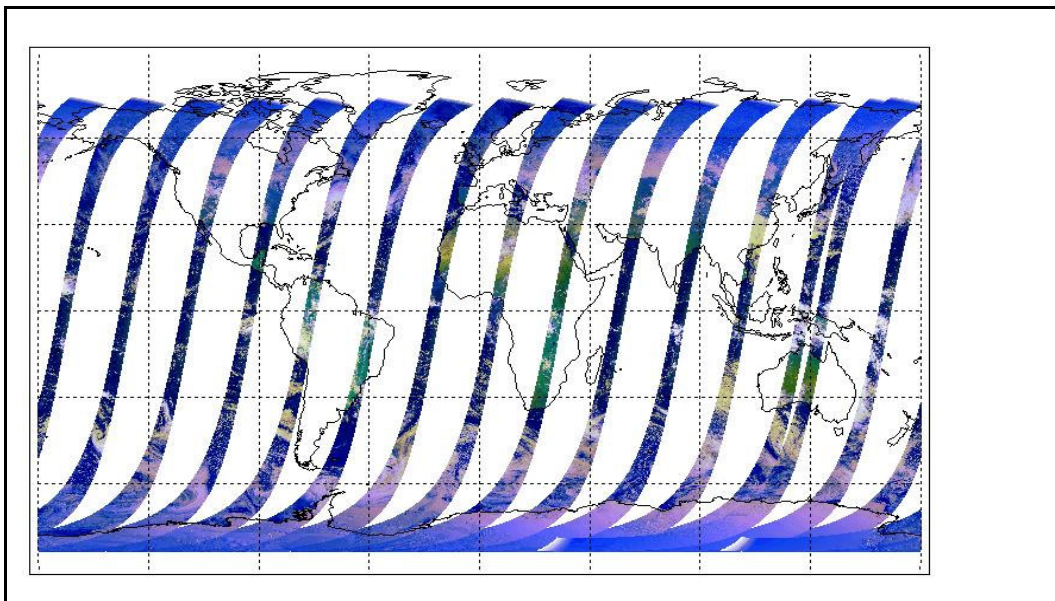

36429	17-Feb-09	High Jitter
36430	17-Feb-09	High Jitter
36431	17-Feb-09	High Jitter

FLAG
FLAG
FLAG

Weekly

Latest version of the weekly RAL report on: **18-Feb-09**

Out of date by: **16 days**

Report Date	02-Feb-09
Anomalies	Mean Jitter: -690/orbit - worst case -900/orbit (slight deterioration wrt last week)

FLAG

Browse Map

Map of browse products for: **17-Feb-09**