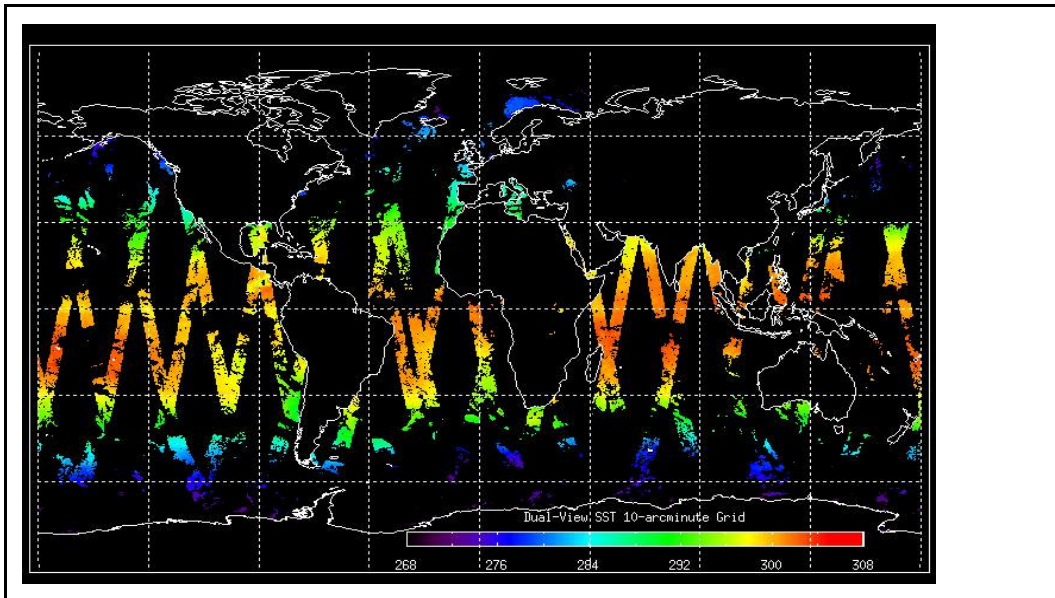

Meteo Map

Map of meteo products for: **17-Feb-09**