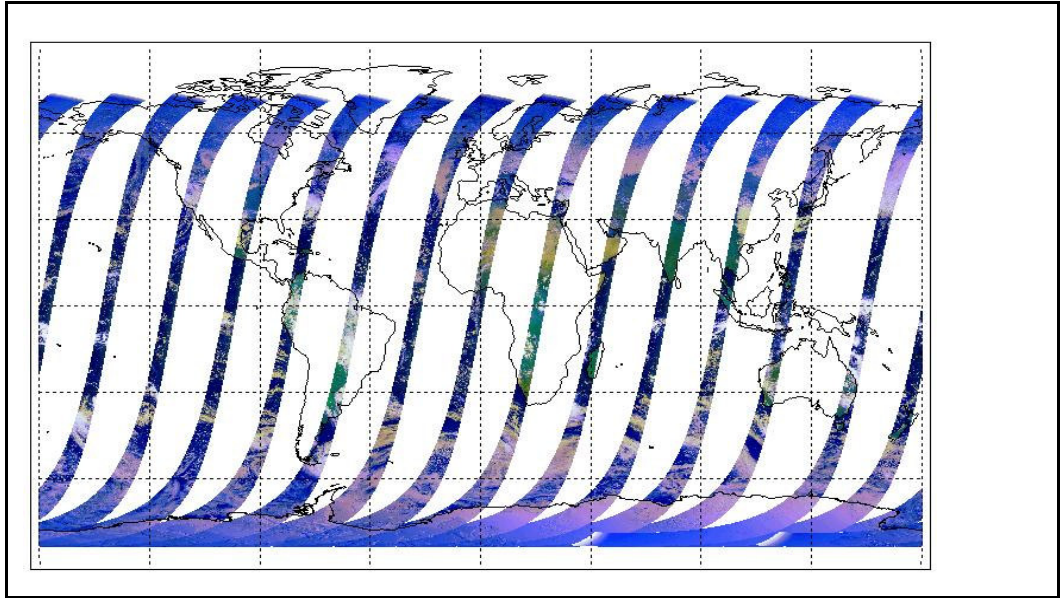

36415	16-Feb-09	High Jitter
36416	16-Feb-09	High Jitter
36417	16-Feb-09	High Jitter

FLAG
FLAG
FLAG

Weekly

Latest version of the weekly RAL report on: **17-Feb-09**

Out of date by: **15 days**

Report Date: **02-Feb-09**

Anomalies: Mean Jitter: -690/orbit - worst case -900/orbit (slight deterioration wrt last week)

FLAG

Browse Map

Map of browse products for: **16-Feb-09**