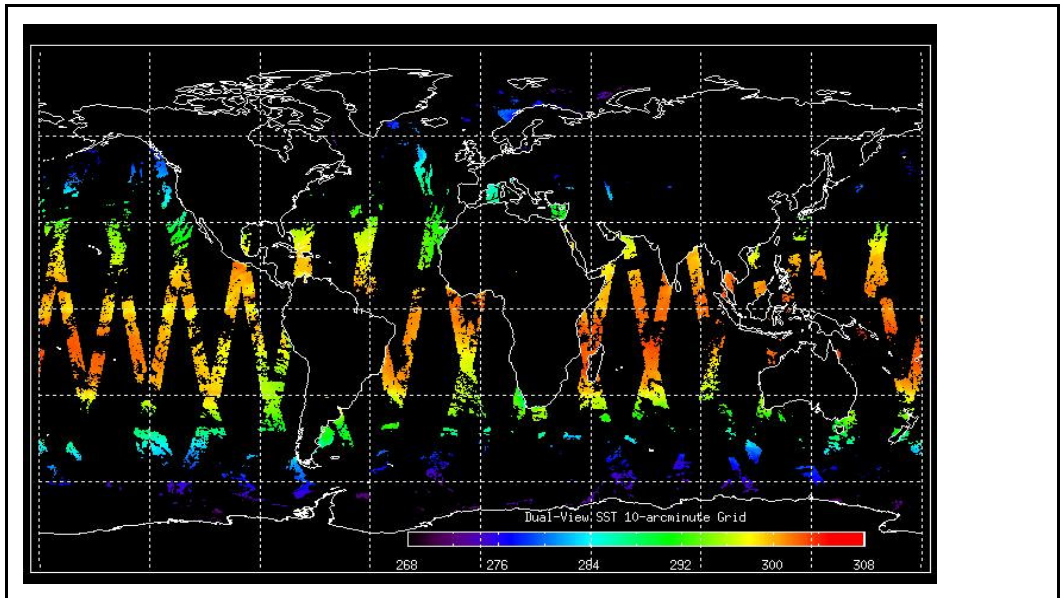

Meteo Map

Map of meteo products for: **16-Feb-09**