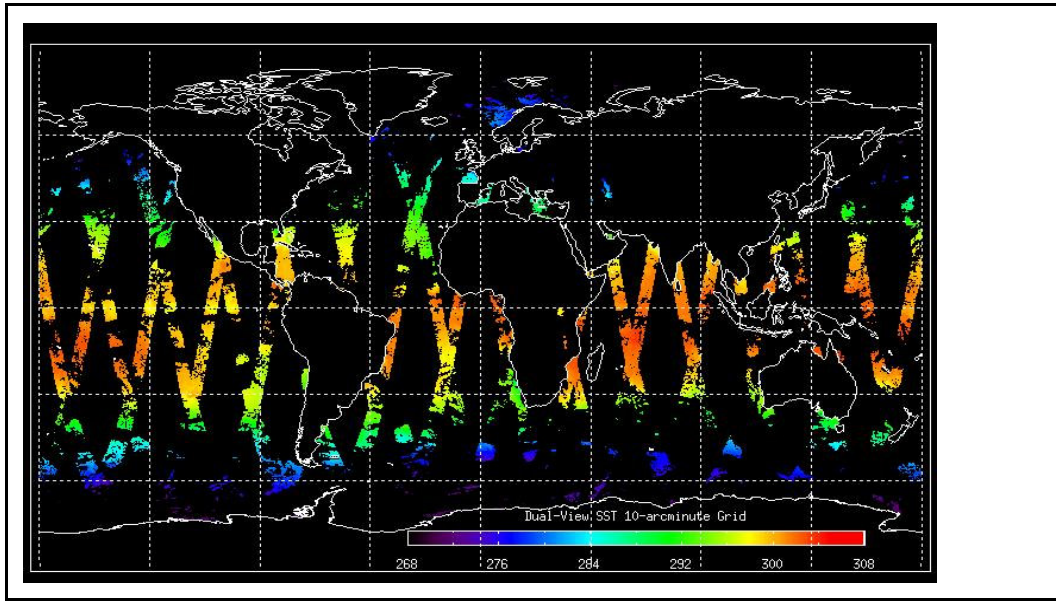

Meteo Map

Map of meteo products for: **15-Feb-09**