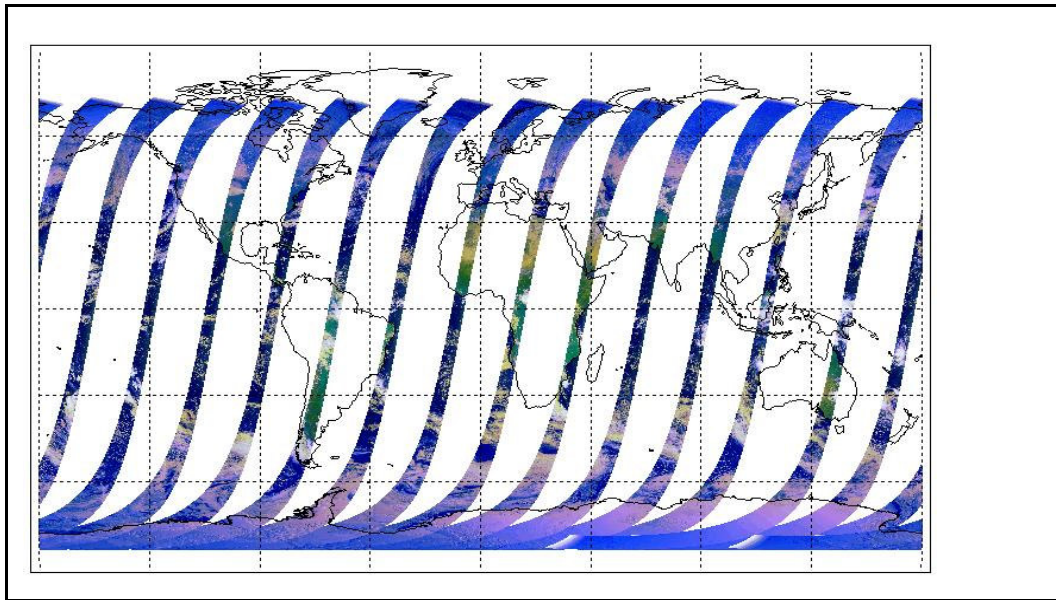

36402	15-Feb-09	High Jitter
36403	15-Feb-09	High Jitter

FLAG
FLAG

Weekly

Latest version of the weekly RAL report on: **16-Feb-09**

Out of date by: **14 days**

FLAG

Report Date	02-Feb-09
Anomalies	Mean Jitter: -690/orbit - worst case -900/orbit (slight deterioration wrt last week)

Browse Map

Map of browse products for: **15-Feb-09**