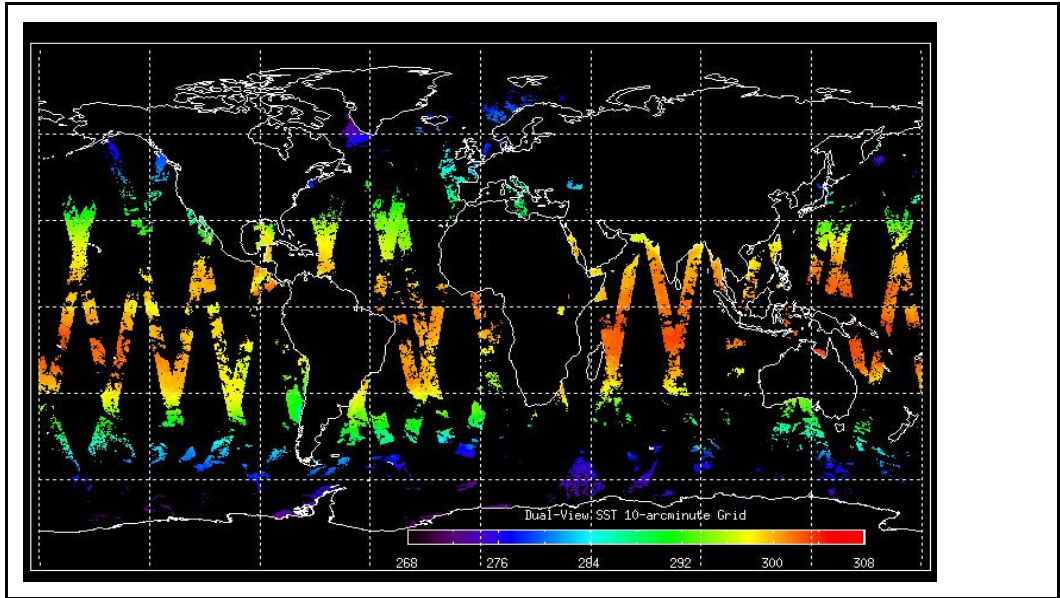

Meteo Map

Map of meteo products for: **14-Feb-09**