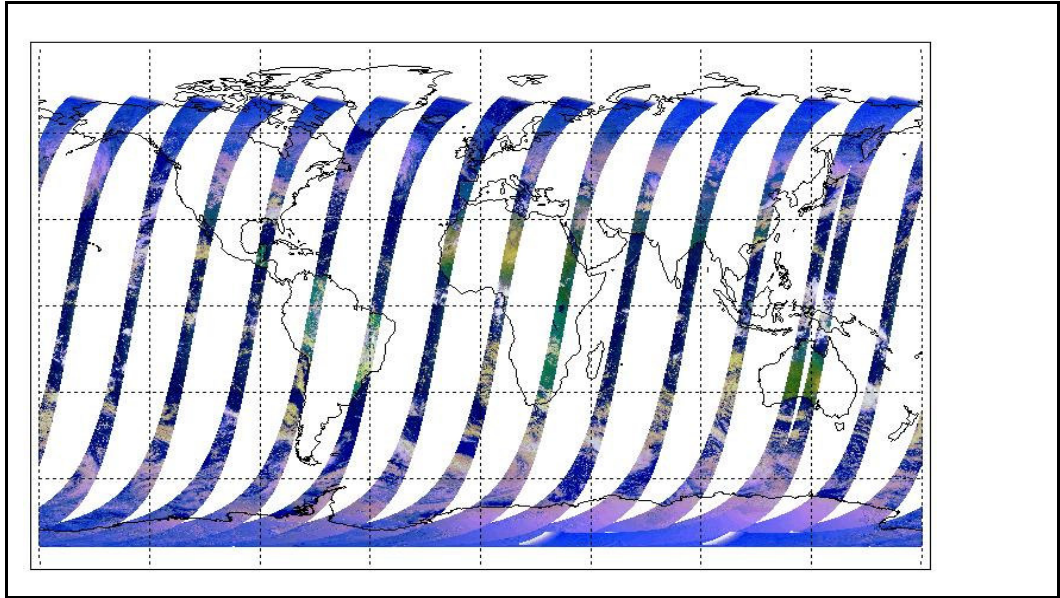

36386	14-Feb-09	High Jitter
36387	14-Feb-09	High Jitter
36388	14-Feb-09	High Jitter

FLAG
FLAG
FLAG

Weekly

Latest version of the weekly RAL report on: **16-Feb-09**

Out of date by: **14 days**

Report Date: **02-Feb-09**

Anomalies: Mean Jitter: -690/orbit - worst case -900/orbit (slight deterioration wrt last week)

FLAG

Browse Map

Map of browse products for: **14-Feb-09**