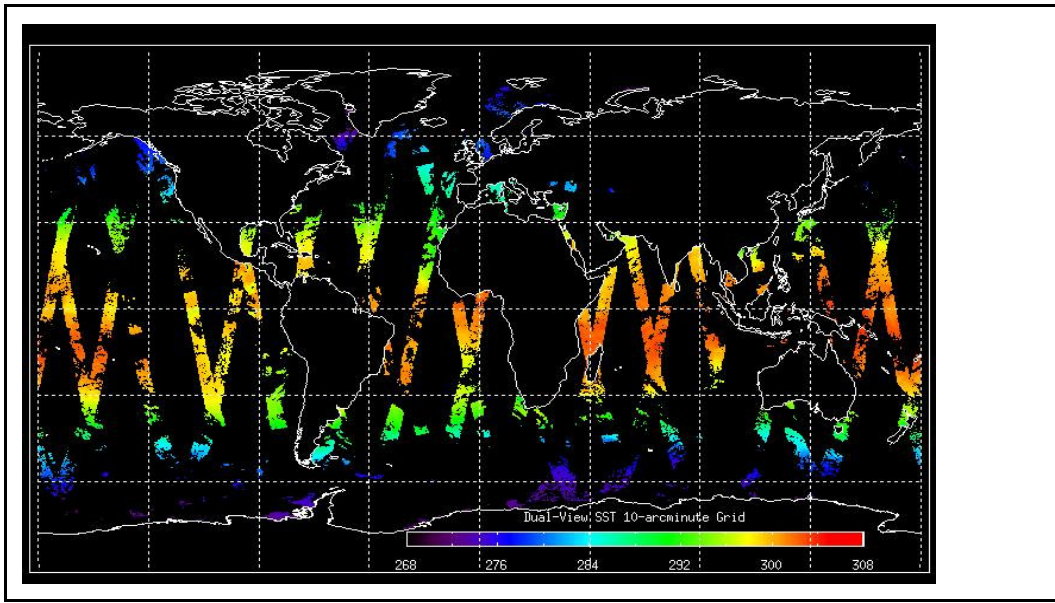

Meteo Map

Map of meteo products for: **13-Feb-09**