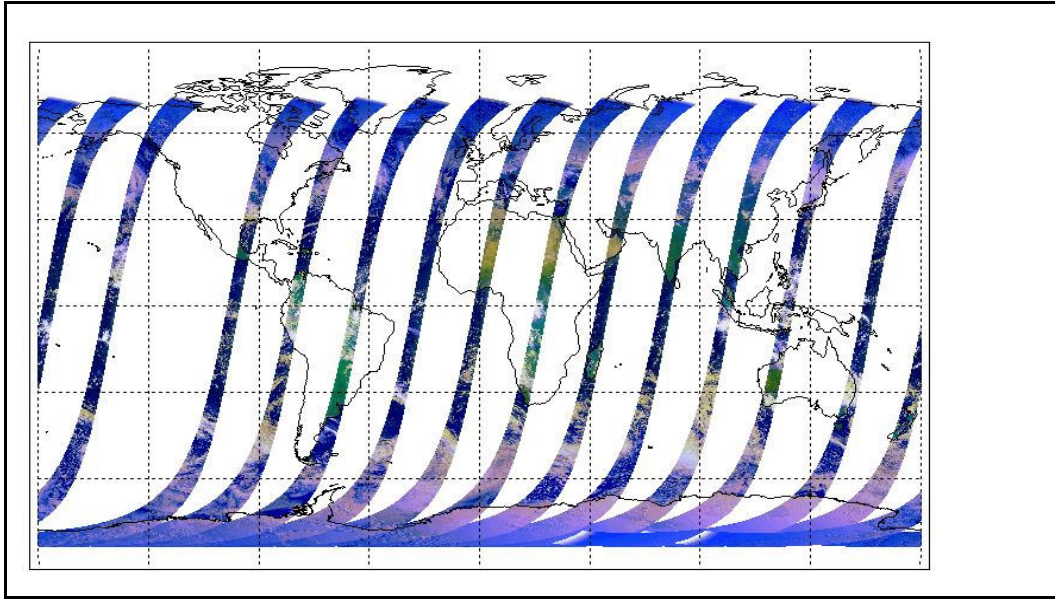

36371	13-Feb-09	High Jitter
36372	13-Feb-09	23 AGO Loop changes, High Jitter
36373	13-Feb-09	High Jitter
36374	13-Feb-09	High Jitter

FLAG
FLAG
FLAG
FLAG

Weekly

Latest version of the weekly RAL report on: **16-Feb-09**

Out of date by: **14 days**

Report Date	02-Feb-09
Anomalies	Mean Jitter: -690/orbit - worst case -900/orbit (slight deterioration wrt last week)

FLAG

Browse Map

Map of browse products for: **13-Feb-09**