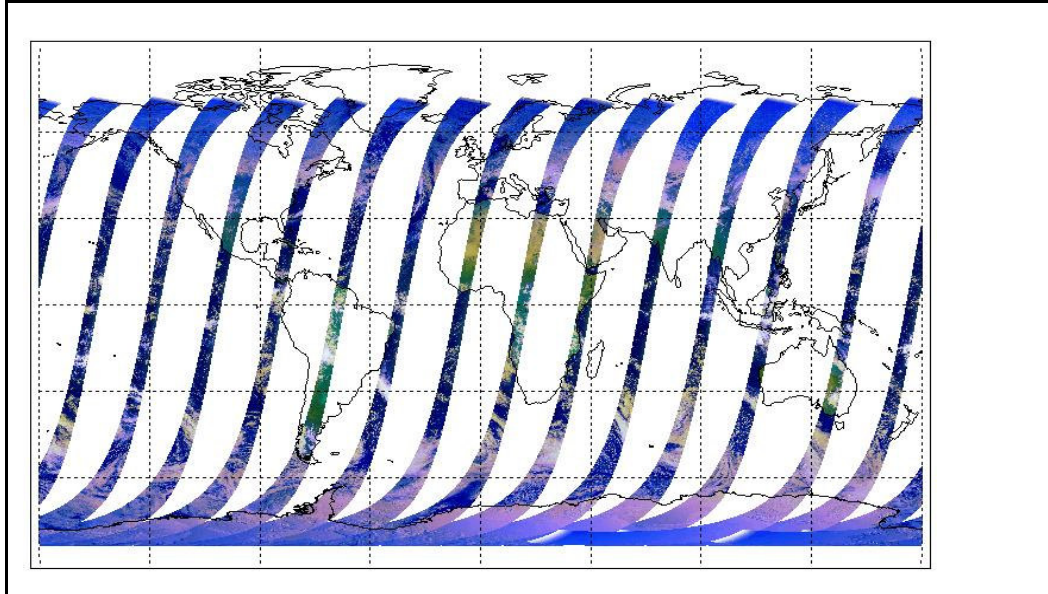

36352	11-Feb-09	High Jitter, No visceral peak
36353	11-Feb-09	High Jitter
36355	11-Feb-09	High Jitter
36356	11-Feb-09	High Jitter
36357	12-Feb-09	High Jitter

FLAG
FLAG
FLAG
FLAG
FLAG

Weekly

Latest version of the weekly RAL report on: **13-Feb-09**

Out of date by: **11 days**

Report Date **02-Feb-09**

Anomalies Mean Jitter: -690/orbit - worst case -900/orbit (slight deterioration wrt last week)

FLAG

Browse Map

Map of browse products for: **12-Feb-09**