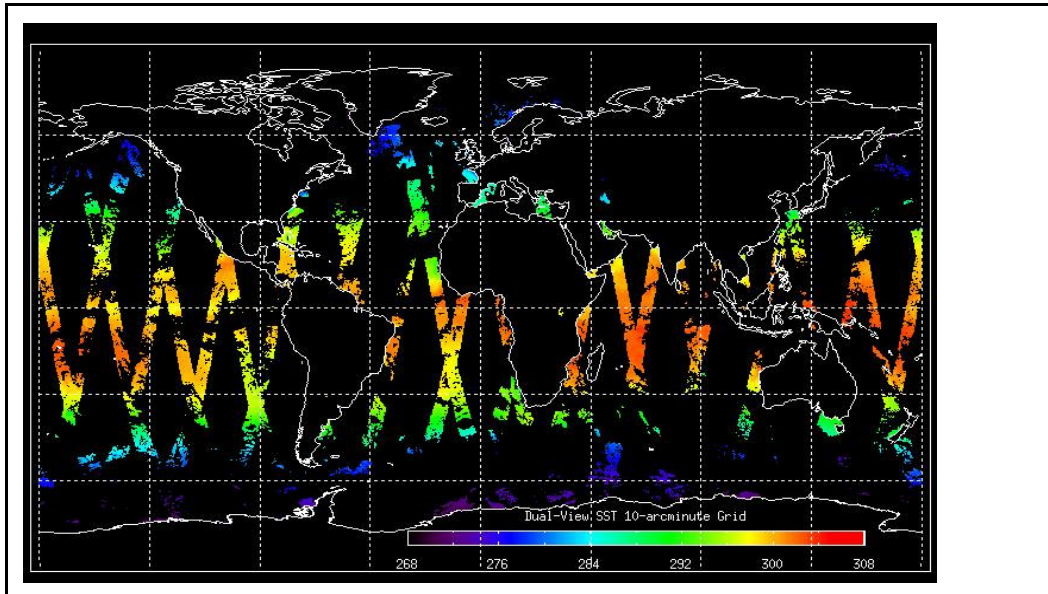

Meteo Map

Map of meteo products for: **12-Feb-09**