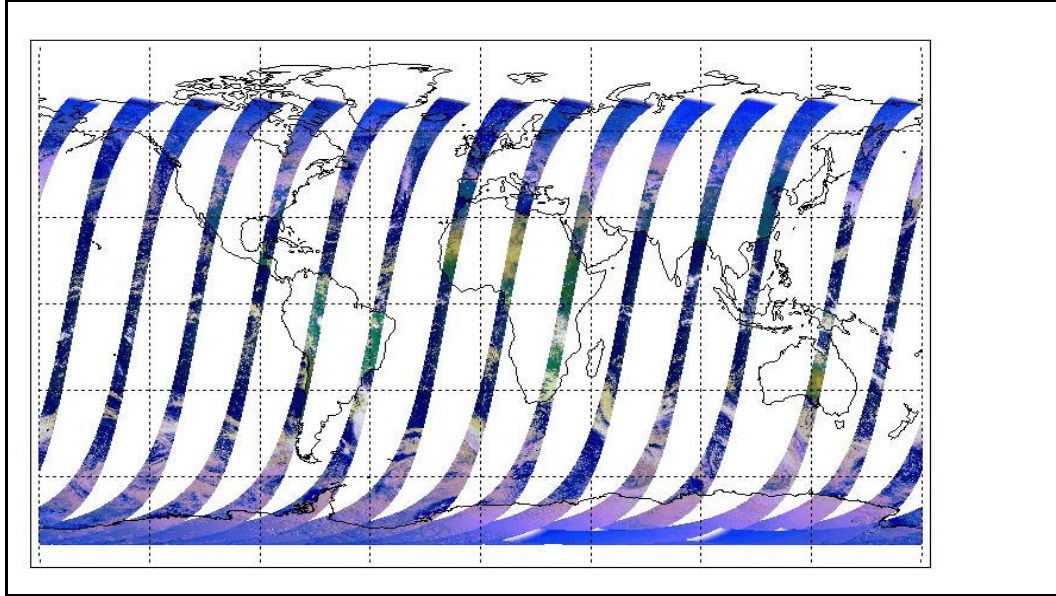

36336	10-Feb-09	High Jitter, No viscal peak
36337	10-Feb-09	High Jitter, No viscal peak
36338	10-Feb-09	High Jitter, No viscal peak
36339	10-Feb-09	High Jitter, No viscal peak

FLAG
FLAG
FLAG
FLAG

Weekly

Latest version of the weekly RAL report on: **12-Feb-09**

Out of date by: **10 days**

Report Date: **02-Feb-09**

Anomalies: Mean Jitter: -690/orbit - worst case -900/orbit (slight deterioration wrt last week)

FLAG

Browse Map

Map of browse products for: **11-Feb-09**