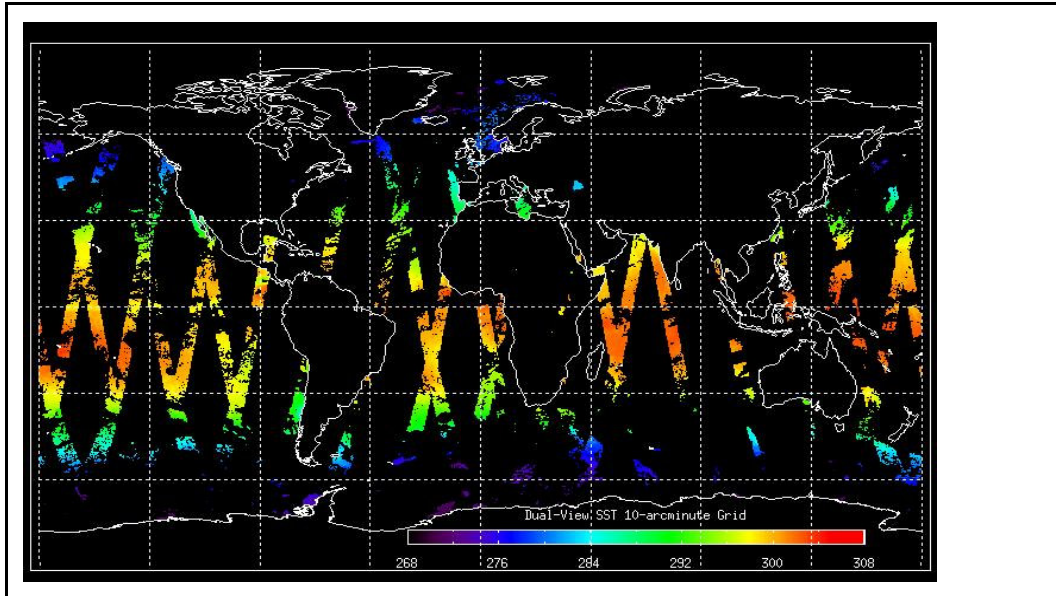

Meteo Map

Map of meteo products for: **11-Feb-09**