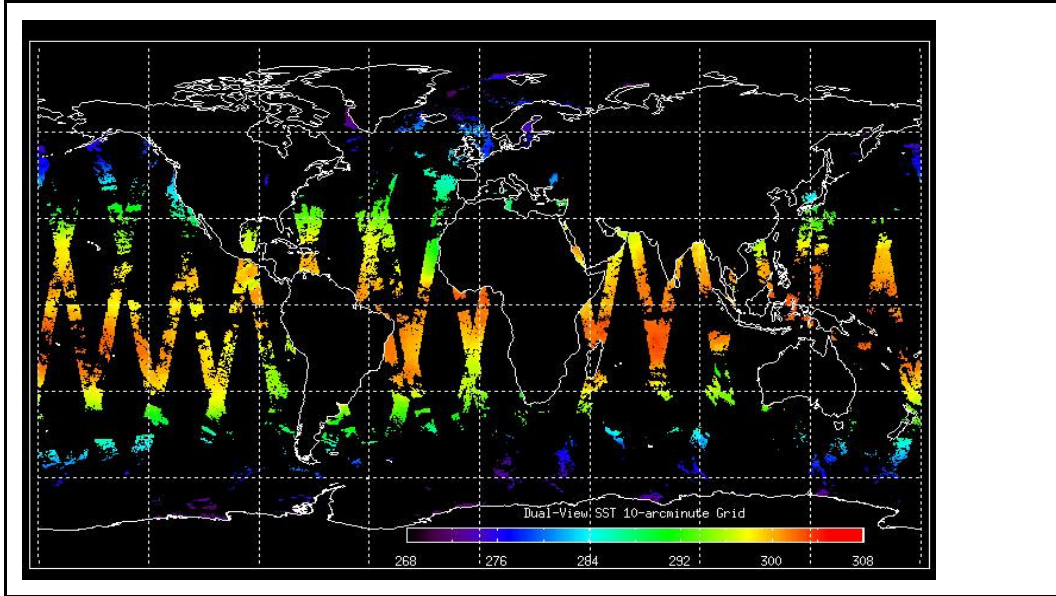

Meteo Map

Map of meteo products for: 10-Feb-09