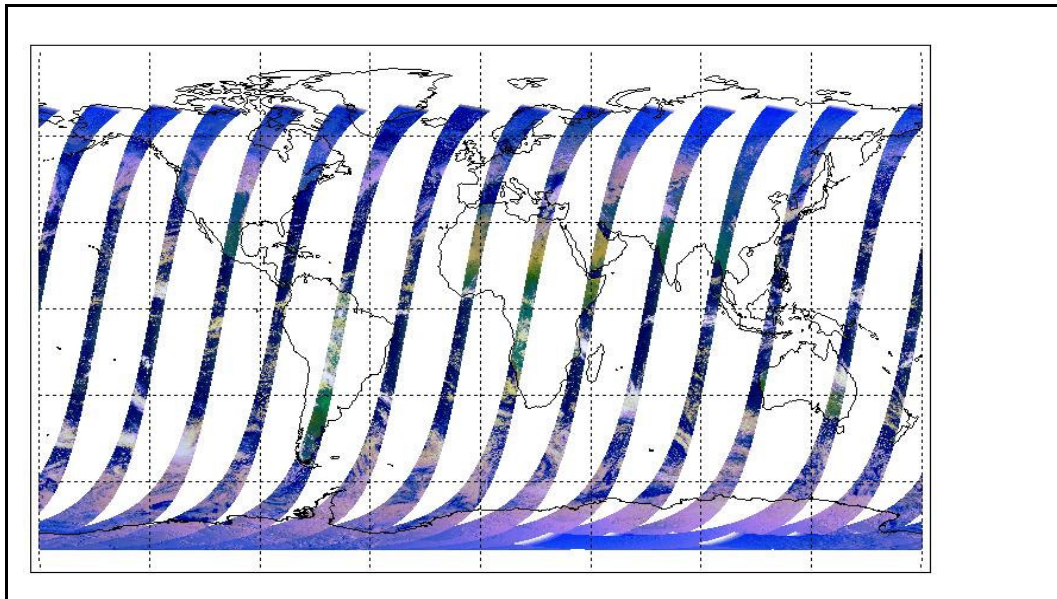

Weekly

Latest version of the weekly RAL report on: **10-Feb-09**

Out of date by: **15 days**

Report Date	26-Jan-09
Anomalies	AATSR out of MEASUREMENT mode during Envisat OCM: 26 January (2344h) until 27 January (0649h) . Mean Jitter: ~680/orbit - worst case ~860/orbit (deteriorating slightly wrt last week)

FLAG

Browse Map

Map of browse products for: **09-Feb-09**