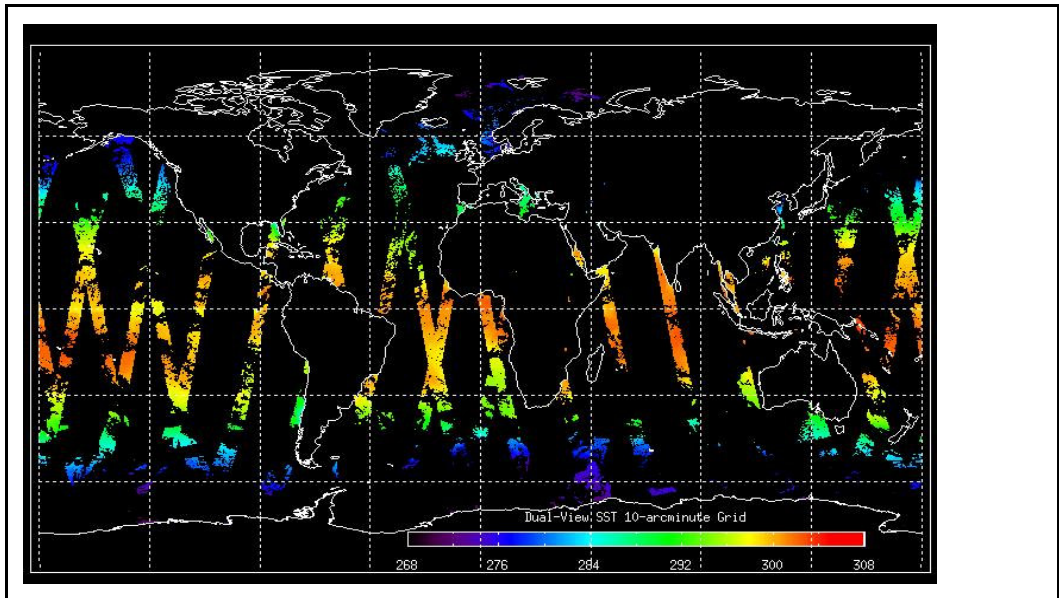

Meteo Map

Map of meteo products for: **08-Feb-09**