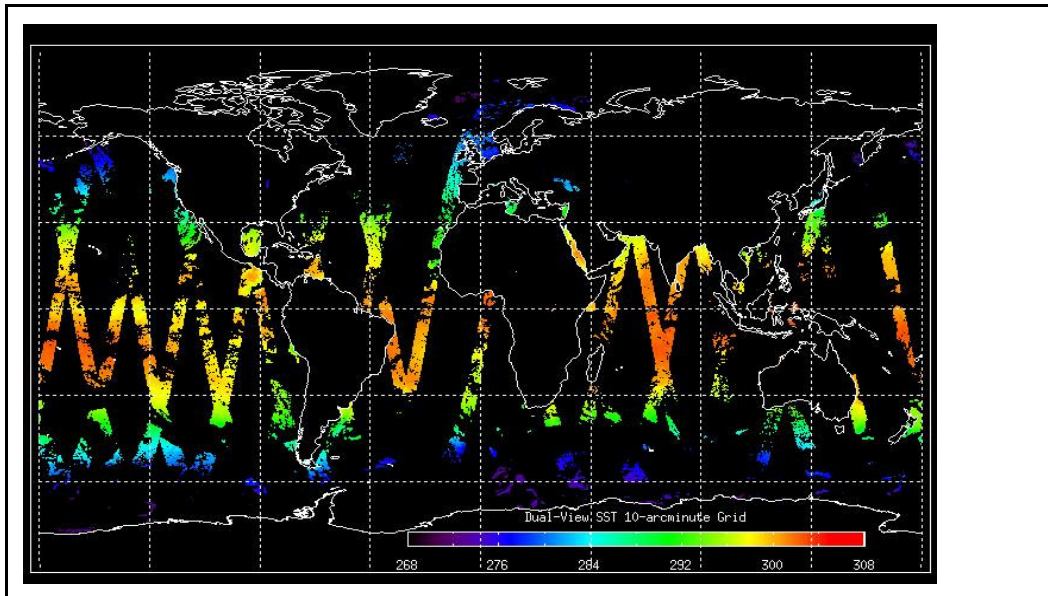

Meteo Map

Map of meteo products for: **07-Feb-09**