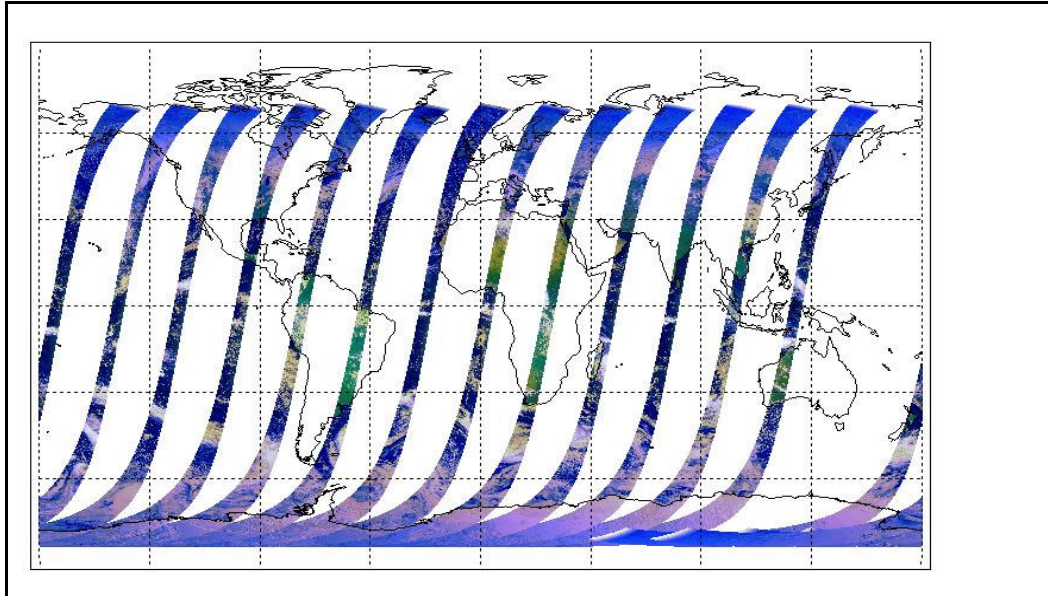

36284	06-Feb-09	High Jitter
36285	07-Feb-09	High Jitter
36286	07-Feb-09	None
36287	07-Feb-09	High Jitter
36288	07-Feb-09	High Jitter

FLAG
FLAG
FLAG
FLAG

Weekly

Latest version of the weekly RAL report on: **09-Feb-09**

Out of date by: **14 days**

Report Date 26-Jan-09

Anomalies AATSR out of MEASUREMENT mode during Envisat OCM: 26 January (2344h) until 27 January (0649h) - Mean Jitter: ~680/orbit - worst case ~860/orbit (deteriorating slightly wrt last week)

FLAG

Browse Map

Map of browse products for: **07-Feb-09**