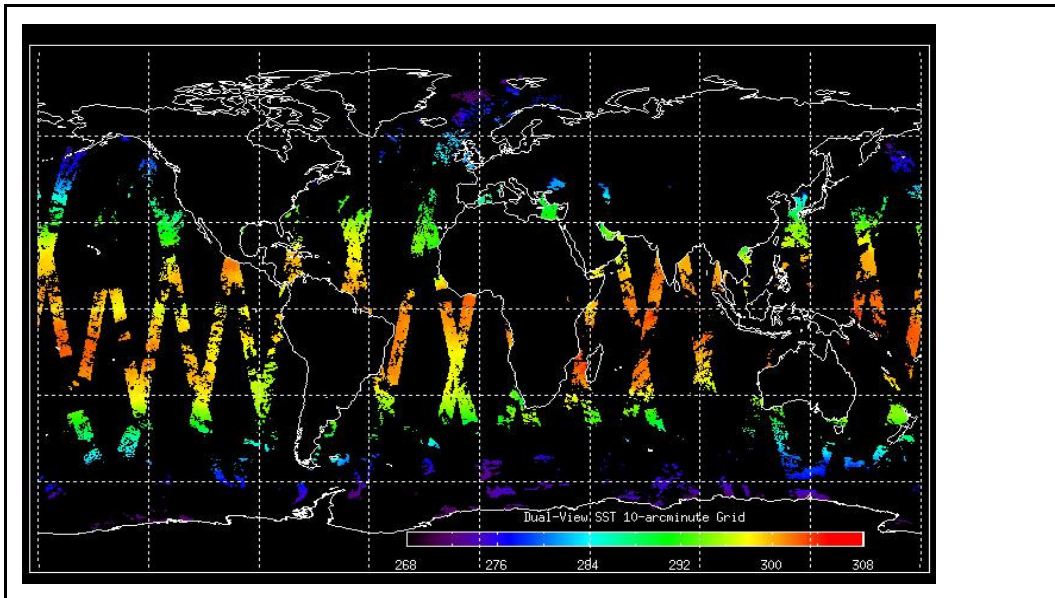

Meteo Map

Map of meteo products for: **06-Feb-09**