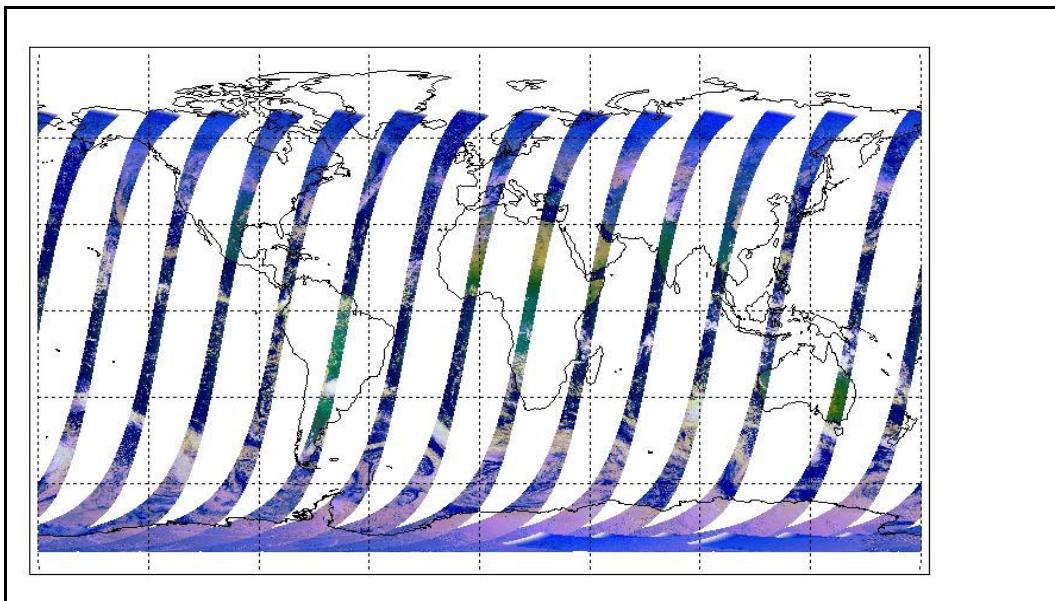

36271	06-Feb-09	24 AGO Loop changes, High Jitter
36272	06-Feb-09	High Jitter
36273	06-Feb-09	High Jitter

FLAG
FLAG
FLAG

Weekly

Latest version of the weekly RAL report on: **09-Feb-09**

Out of date by: **14 days**

Report Date	26-Jan-09
Anomalies	AATSR out of MEASUREMENT mode during Envisat OCM: 26 January (2344h) until 27 January (0649h) . Mean Jitter: ~680/orbit - worst case ~860/orbit (deteriorating slightly wrt last week)

FLAG

Browse Map

Map of browse products for: **06-Feb-09**