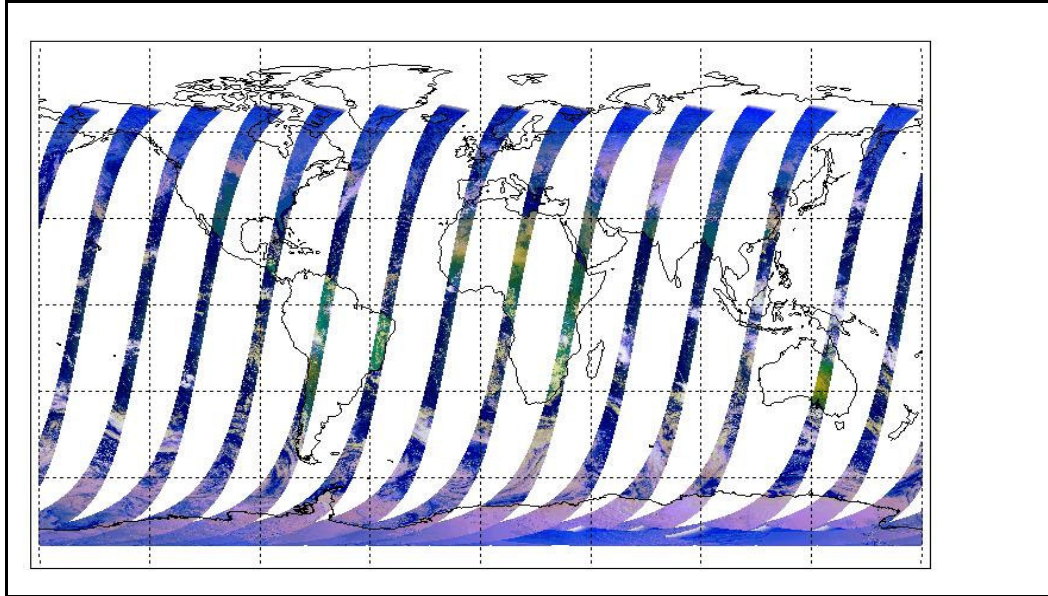

36244	04-Feb-09	High Jitter
36245	04-Feb-09	High Jitter
36255	04-Feb-09	High Jitter
36256	04-Feb-09	High Jitter
36257	05-Feb-09	23 AGO Loop changes, High Jitter

FLAG
FLAG
FLAG
FLAG
FLAG

Weekly

Latest version of the weekly RAL report on: **06-Feb-09**

Out of date by: **18 days**

FLAG

Report Date: **19-Jan-09**

Anomalies: An Envisat OCM is planned - AATSR out of MEASUREMENT mode from January 26, 2343h until January 27, 0652h (UTC). Jitter Mean: ~580/orbit - worst case ~800/orbit (improving wrt last week)

Browse Map

Map of browse products for: **05-Feb-09**