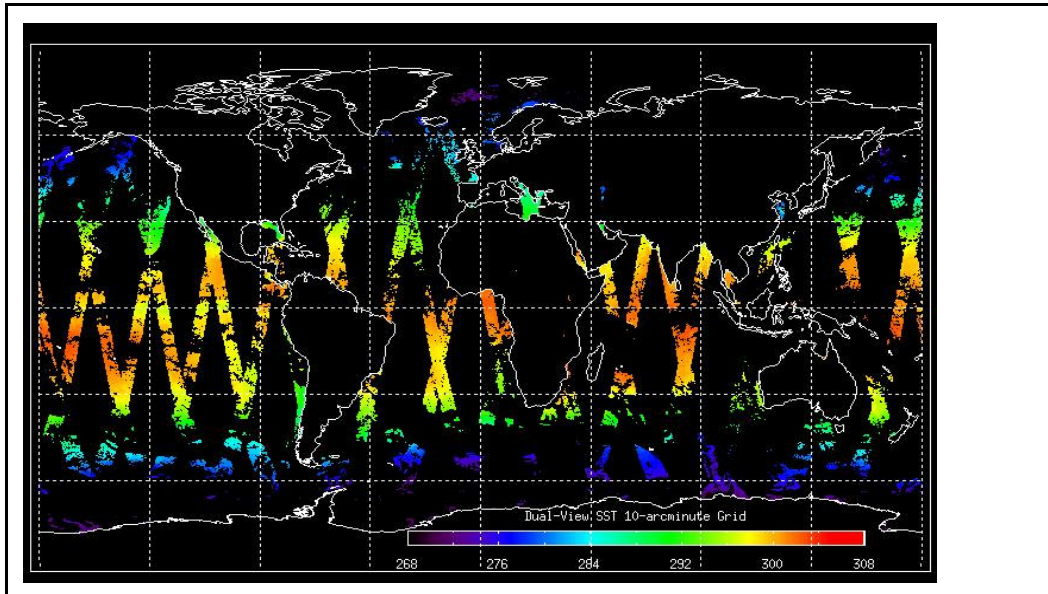

Meteo Map

Map of meteo products for: **05-Feb-09**