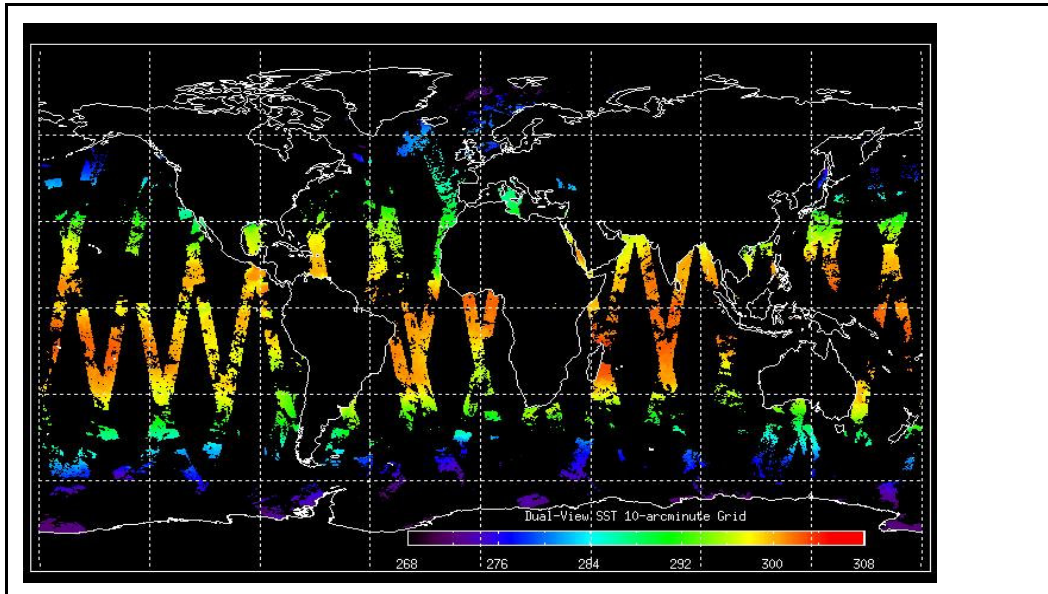

Meteo Map

Map of meteo products for: **04-Feb-09**