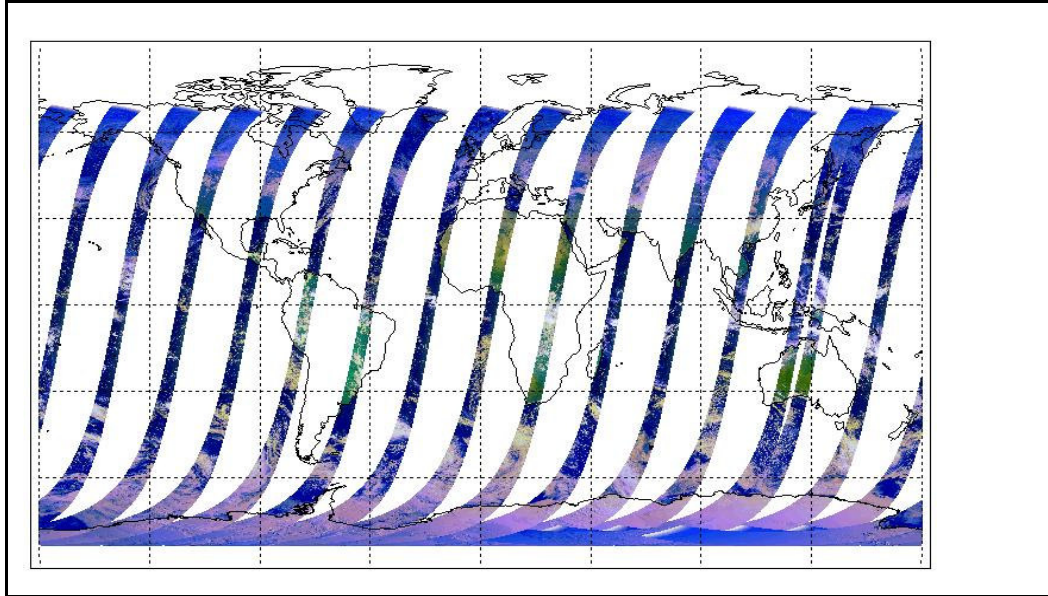

36229	03-Feb-09	High Jitter
36230	03-Feb-09	High Jitter
36240	03-Feb-09	High Jitter
36241	03-Feb-09	High Jitter
36242	04-Feb-09	High Jitter

FLAG
FLAG
FLAG
FLAG
FLAG

Weekly

Latest version of the weekly RAL report on: **05-Feb-09**

Out of date by: **17 days**

FLAG

Report Date: **19-Jan-09**

Anomalies: An Envisat OCM is planned - AATSR out of MEASUREMENT mode from January 26, 2343h until January 27, 0652h (UTC). Jitter Mean: ~580/orbit - worst case ~800/orbit (improving wrt last week)

Browse Map

Map of browse products for: **04-Feb-09**