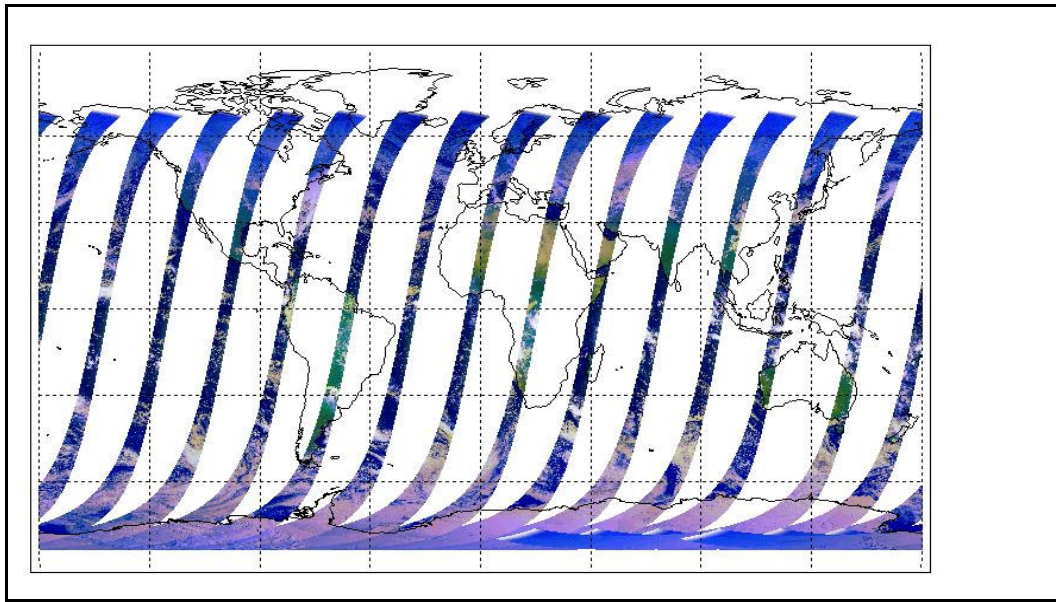

36213	01-Feb-09	High Jitter
36214	02-Feb-09	High Jitter
36215	02-Feb-09	High Jitter
36216	02-Feb-09	High Jitter
36226	02-Feb-09	High Jitter

FLAG
FLAG
FLAG
FLAG
FLAG

Weekly

Latest version of the weekly RAL report on: **04-Feb-09**

Out of date by: **16 days**

FLAG

Report Date: **19-Jan-09**

Anomalies: An Envisat OCM is planned - AATSR out of MEASUREMENT mode from January 26, 2343h until January 27, 0652h (UTC). Jitter Mean: ~580/orbit - worst case ~800/orbit (improving wrt last week)

Browse Map

Map of browse products for: **03-Feb-09**