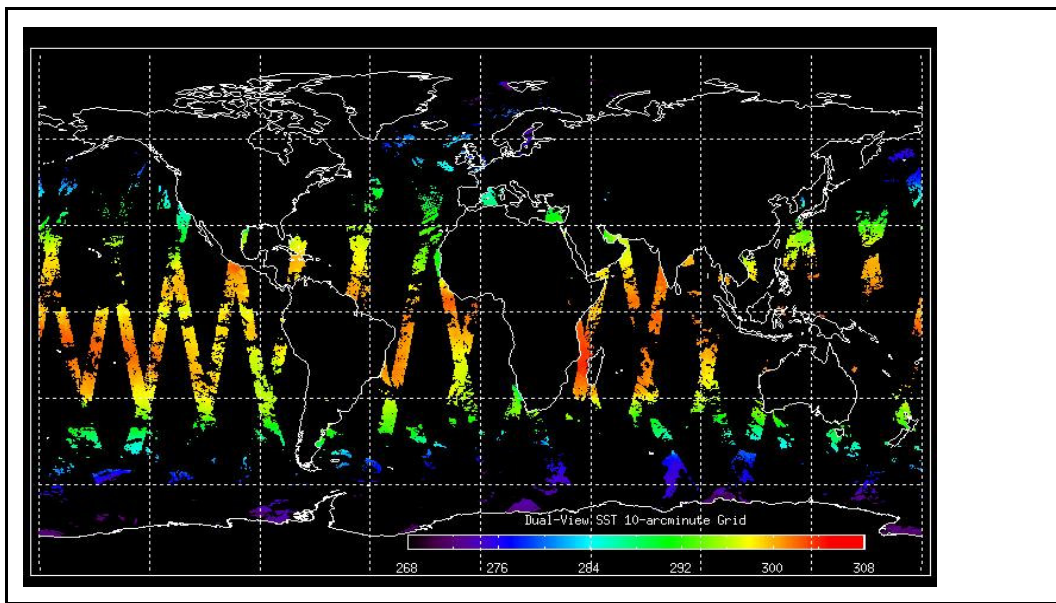

Meteo Map

Map of meteo products for: **03-Feb-09**