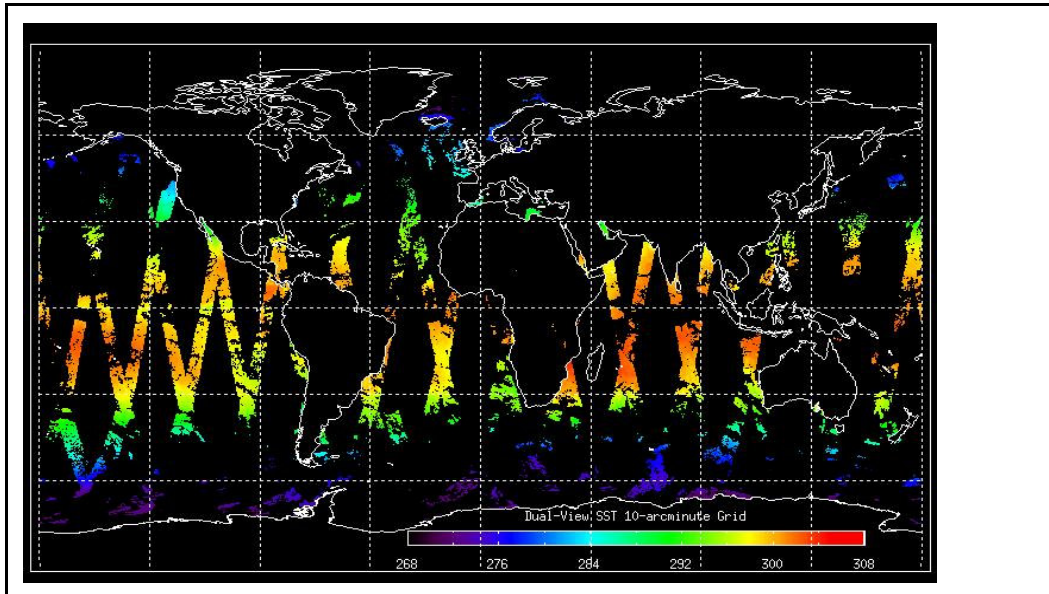

Meteo Map

Map of meteo products for: **02-Feb-09**