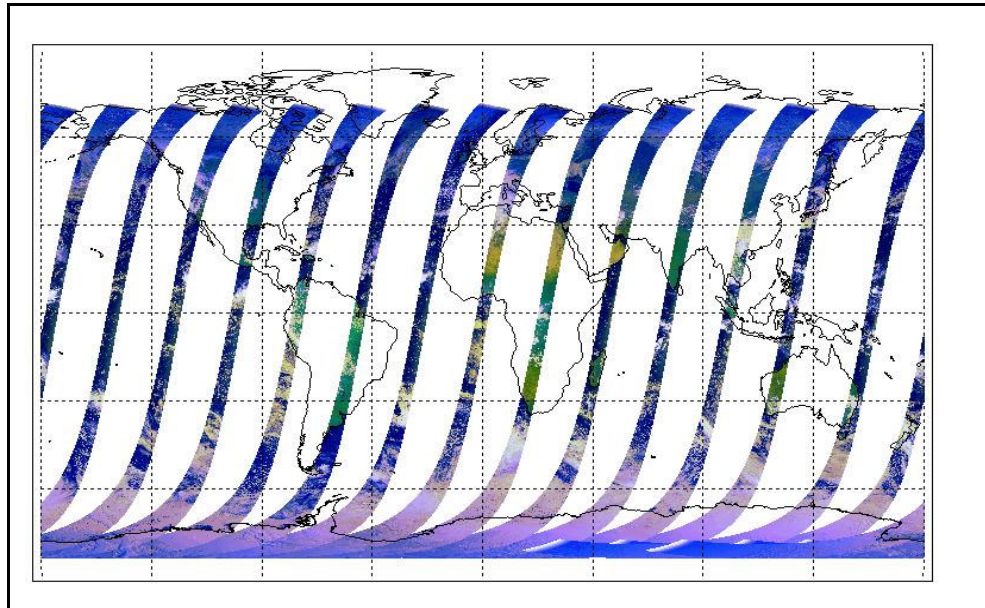

34867	30-Oct-08	High Jitter
34868	31-Oct-08	High Jitter
34869	31-Oct-08	High Jitter
34870	31-Oct-08	High Jitter
34871	31-Oct-08	High Jitter

FLAG
FLAG
FLAG
FLAG

Weekly

Latest version of the weekly RAL report on: **03-Nov-08**

Out of date by: **14 days**

Report Date: **20-Oct-08**

Anomalies: Jitter: Mean: -980/orbit - worst case -1180/orbit

Browse Map

Map of browse products for: **31-Oct-08**