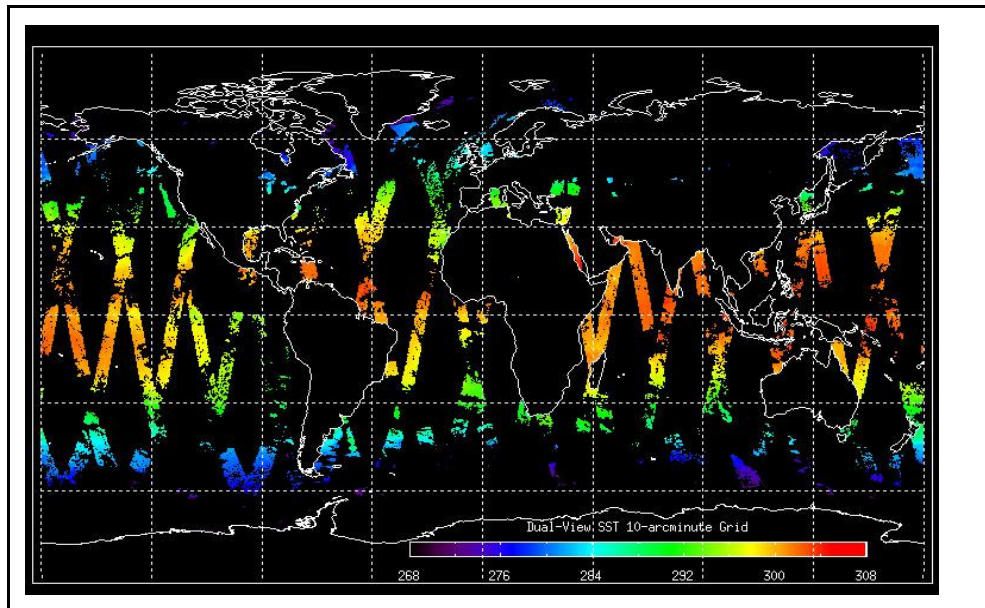

Meteo Map

Map of meteo products for: **31-Oct-08**