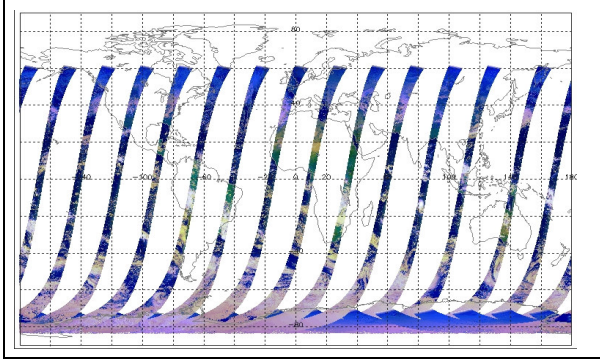

Browse Map

Map of browse products for: 19-Dec-07