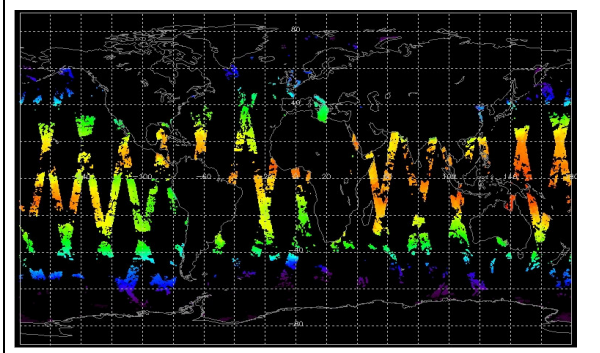

Comments None

Meteo Map

Map of meteo products for: 19-Dec-07