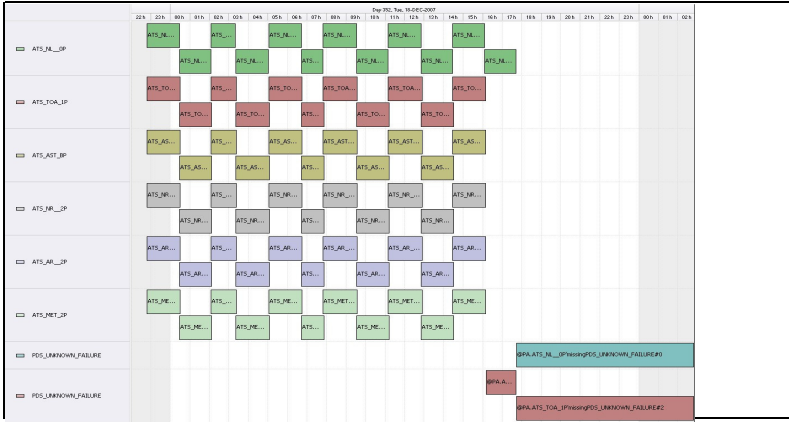

DPQC Daily Check of AATSR Data 18-Dec-07 **VEGA**

DATA ACQUISITION DATE: **18-Dec-07** → Go to 'Product Generation' sheet to select data
INSPECTION DATE: **19-Dec-07**

Daily Gantt Chart

Comments Missing L1 data from 1600h, L0 data from 1700h

FLAGS

FLAG

Meteo Products

Data acquisition date: **18-Dec-07** Inspection date: **19-Dec-07**

Total # Products:	16
Server Availability:	Nominal

Comments None

Browse Products

Data acquisition date: **18-Dec-07** Inspection date: **19-Dec-07**

Source EDS

Comments Orbit 30324 unavailable

FLAG

Instrument Health

Weekly

Out of date by: **9 days**