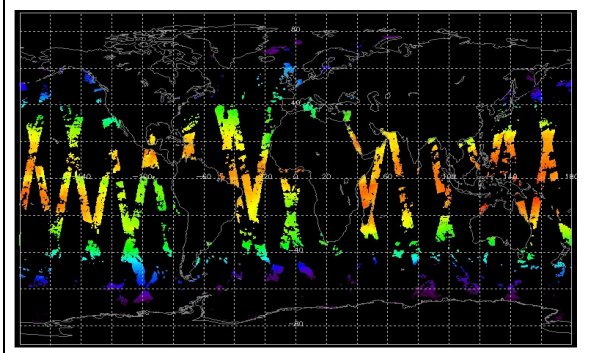

Comments: none

Meteo Map

Map of meteo products for: 18-Dec-07