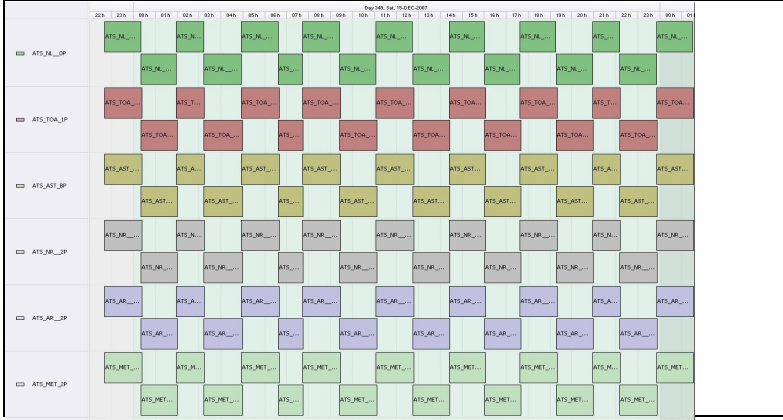

DPQC Daily Check of AATSR Data

15-Dec-07

Daily Gantt Chart

Comments: none

FLAGS

Meteo Products

Comments: None

Browse Products

Source: EDS

Comments: Missing scan lines orbit 30280, Orbit 30279 unavailable

FLAG

Instrument Health

FLAG
FLAG
FLAG
FLAG

Weekly

Out of date by: 49 days

Report Date: 29-Oct-07