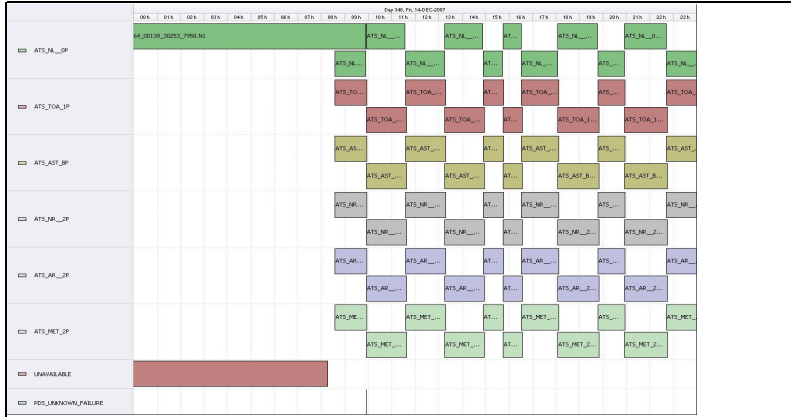

DPQC Daily Check of AATSR Data 14-Dec-07 VEGA

Daily Gantt Chart

Comments Instrument unavailable until -0830h

FLAGS

FLAG

Meteo Products

Total # Products: 11
Server Availability: Nominal

!!! <12 Orbit Files !!!

Comments None

FLAG

Browse Products

Source EDS

Comments Missing scan lines orbit 30268, 30270

FLAG

Instrument Health

Orbit #	Acquired	Comments
30248	13 Dec-07	High Star

FLAG

FLAG

Weekly

Out of date by: 49 days

Report Date 29-Oct-07
Anomalies Other remarks high but has fallen w/ last week.
BB errors over last scheduled for November 13-15.
Other remarks high - slightly worse than last week.
Other: Mean jitter rate -420/orbit with some as high as -530/orbit