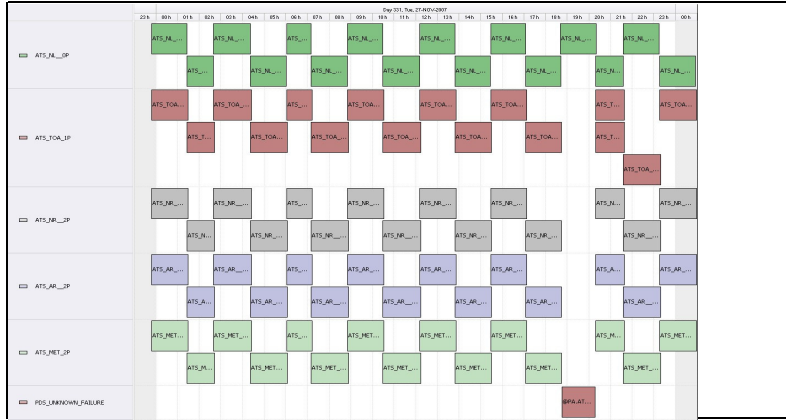

DPQC Daily Check of AATSR Data

27-Nov-07

Daily Gantt Chart

Comments: Missing L1 data between 1900-2000h

FLAGS

FLAG

Meteo Products

Total # Products: 15
Server Availability: Nominal

Comments: None

Browse Products

Source: EDS

Comments: Missing orbits 30023,30027

FLAG

Instrument Health

Weekly

Out of date by: 30 days

Report Date: 29-Oct-07
Anomalies: Other: none; High: 1; Has fallen w/ last week; BB: none over last scheduled for November 13-15; Other: none; High: 1; Highly none; Other: none; Mass Jitter rate: 420/orbit with some as high as 430/orbit