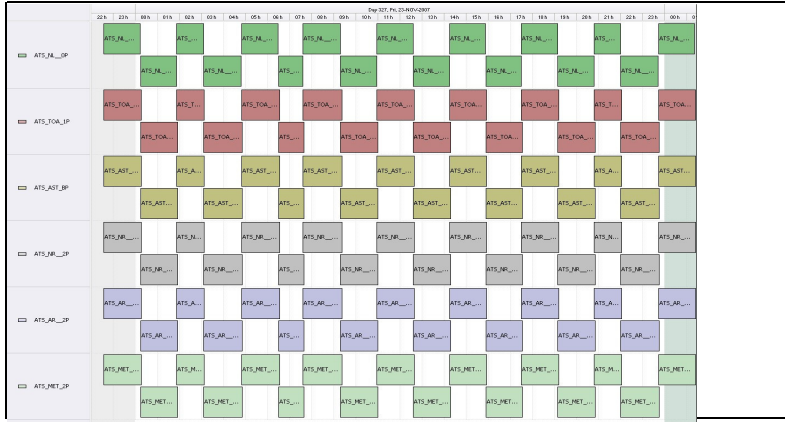

DPQC Daily Check of AATSR Data 23-Nov-07 **VEGA**

DATA ACQUISITION DATE: **23-Nov-07** → Go to 'Product Generation' sheet to select date
INSPECTION DATE: **26-Nov-07**

Previous Instrument Operational Events		Upcoming Instrument Operational Events	
18-Nov-07	Nothing planned	23-Nov-07	Nothing planned
19-Nov-07	Nothing planned	24-Nov-07	Nothing planned
20-Nov-07	Nothing planned	25-Nov-07	Nothing planned
21-Nov-07	Nothing planned	26-Nov-07	Nothing planned
22-Nov-07	Nothing planned	27-Nov-07	Nothing planned

Daily Gantt Chart

Comments: None

FLAGS

Meteo Products

Total # Products: 13
Server Availability: Nominal

Comments: None

Browse Products

Source: EDS

Comments: None

Instrument Health

FLAG
FLAG
FLAG
FLAG
FLAG
FLAG
FLAG
FLAG
FLAG

Weekly

Out of date by: 28 days

Report Date: 29-Oct-07
Anomalies: Other: none; High: 1; Has fallen w/ last week; BB: cross-over last scheduled for November 13-15; Other: none; High: 1; Highly visible: 1; High: 1; Mass Jitter rate: 420/orbit with some as high as 430/orbit