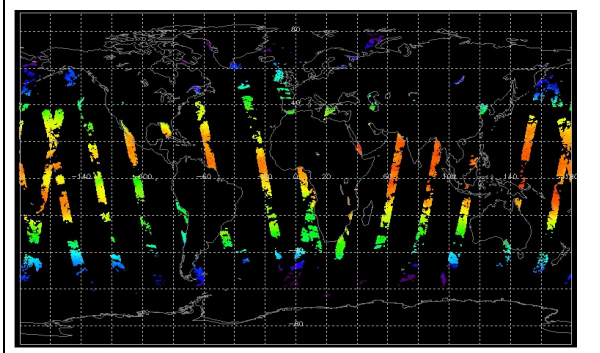

Comments: None

Meteo Map

Map of meteo products for: 05-Nov-07