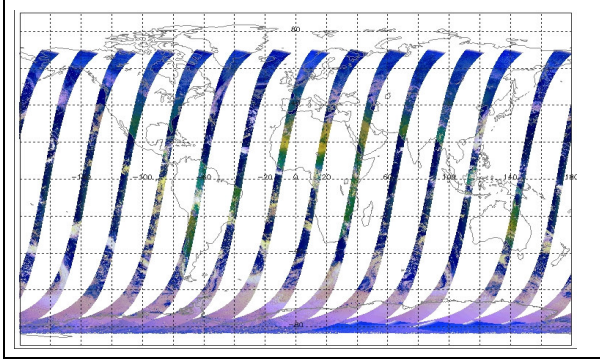

Browse Map

Map of browse products for: 05-Nov-07