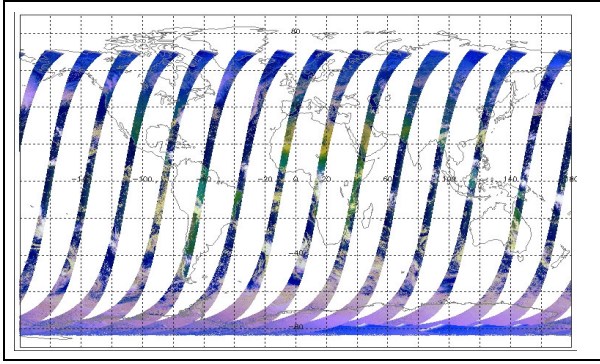

Browse Map

Map of browse products for: 03-Nov-07