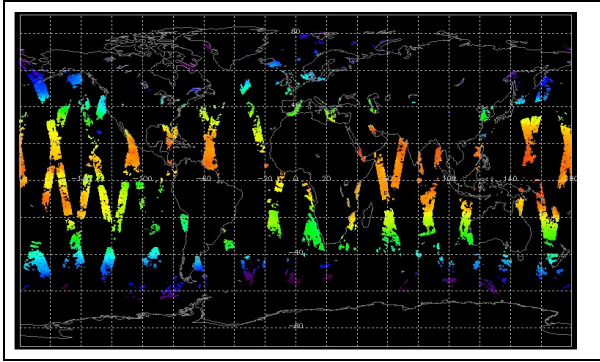

Comments None

Meteo Map

Map of meteo products for: 03-Nov-07