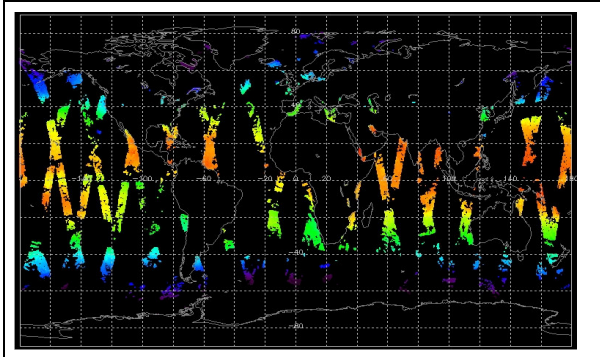

Comments None

Meteo Map

Map of meteo products for: 02-Nov-07