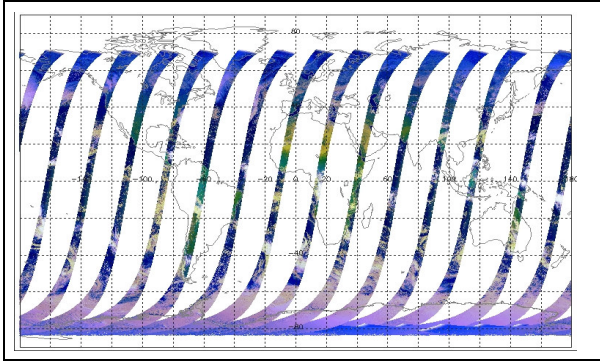

Browse Map

Map of browse products for: 02-Nov-07