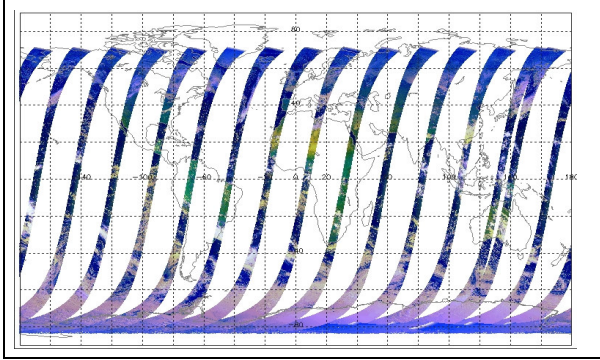

Browse Map

Map of browse products for: 01-Nov-07