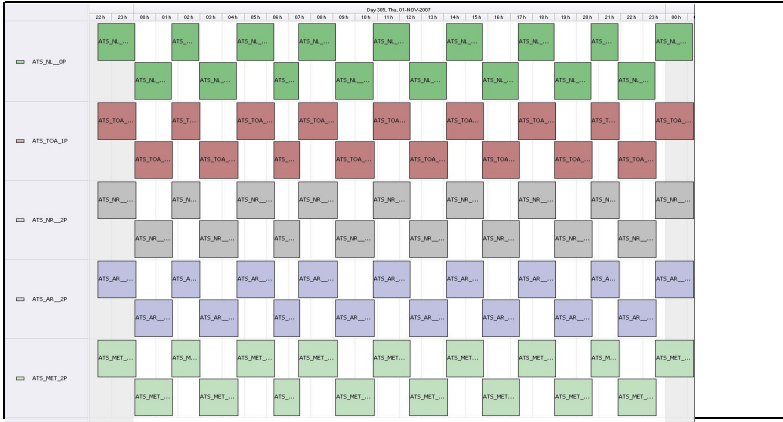

DPQC Daily Check of AATSR Data

01-Nov-07

Daily Gantt Chart

Comments: None

FLAGS

Meteo Products

Total # Products: 16
Server Availability: Nominal

Comments: None

Browse Products

Source: EDS

Comments: Missing 29650, 29651

FLAG

Instrument Health

Weekly

Out of date by: 25 days

Report Date: 08-Oct-07

Anomalies: Other remarks: High but has fallen w/ last week.
Jitter: Mean Jitter rate ~44j/orbit with some as high as ~54j/orbit.