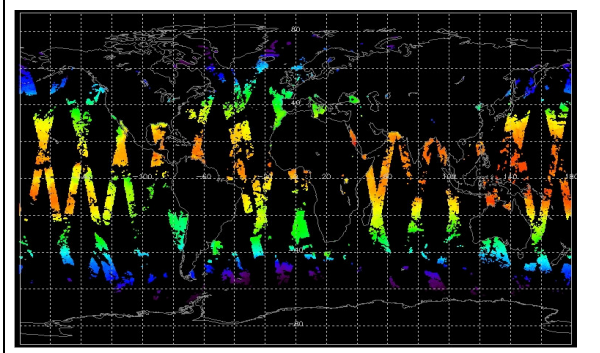

Comments: None

Meteo Map

Map of meteo products for: 01-Nov-07