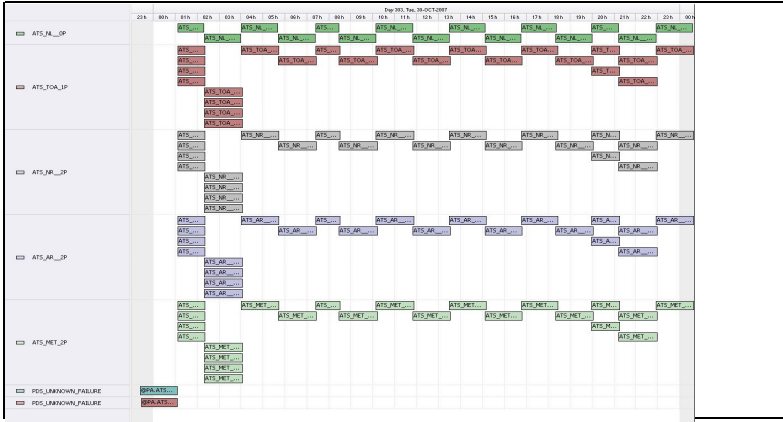

DPQC Daily Check of AATSR Data

30-Oct-07

Daily Gantt Chart

Comments: Missing LO(F1) unknown cause

FLAGS

FLAG

Meteo Products

Total # Products: 23
Server Availability: Nominal

Comments: None

Browse Products

Source: EDS

Comments: Missing Orbits 29620-29627

FLAG

Instrument Health

Daily

Weekly

Report Date: 08-Oct-07

Anomalies: Other remarks: High but has fallen w/ last week.
Jitter: Mean Jitter rate = 449/orbit with some as high as = 549/orbit.

Out of date by: 23 days