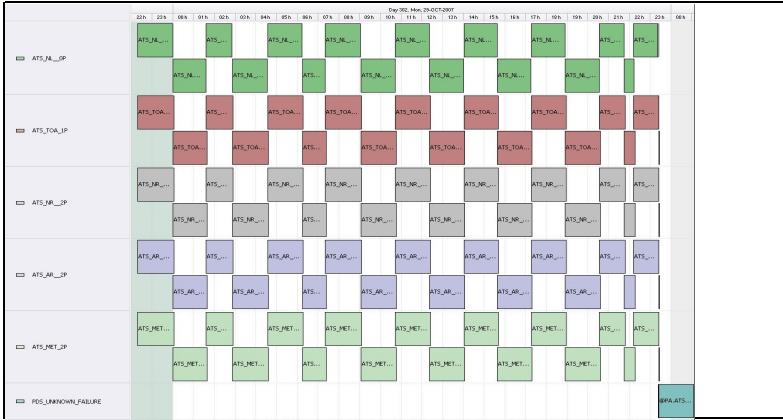

DPQC Daily Check of AATSR Data 29-Oct-07 **VEGA**

DATA ACQUISITION DATE: **29-Oct-07** → Go to 'Product Generation' sheet to select data
INSPECTION DATE: **30-Oct-07**

Previous Instrument Operational Events		Upcoming Instrument Operational Events	
24-Oct-07	Nothing planned	29-Oct-07	Nothing planned
25-Oct-07	Nothing planned	30-Oct-07	Nothing planned
26-Oct-07	Nothing planned	31-Oct-07	Nothing planned
27-Oct-07	Nothing planned	01-Nov-07	Nothing planned
28-Oct-07	Nothing planned	02-Nov-07	Nothing planned

Daily Gantt Chart

Comments: Missing L0(F1) unknown cause

FLAGS

FLAG
FLAG
FLAG
FLAG
FLAG

Meteo Products

Data acquisition date: **29-Oct-07** Inspection date: **30-Oct-07**
Total # Products: 0 !!! <12 Orbit Files !!!
Server Availability: **Both Unavailable**
Comments: Unable to connect to server

Browse Products

Data acquisition date: **29-Oct-07** Inspection date: **30-Oct-07**
Source: **EDS**
Comments: None

Instrument Health

Weekly

Out of date by: **22 days**

Report Date: **28-Oct-07**
Anomalies: Other remarks: High Jitter has been w/ last week.
Jitter: Mean Jitter rate ~443/orbit with some as high as ~543/orbit.