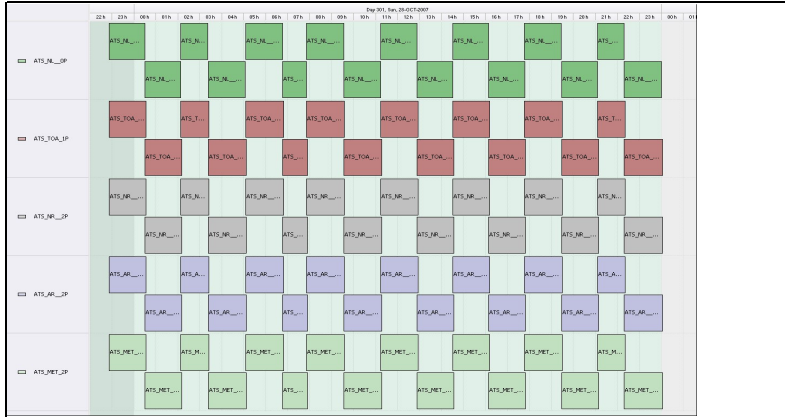

DPQC Daily Check of AATSR Data

28-Oct-07

Daily Gantt Chart

Comments: None

FLAGS

Meteo Products

Total # Products: 0 !!! <12 Orbit Files !!!

Server Availability: Not Unavailable

Comments: Unable to connect to server

FLAG

FLAG

FLAG

Browse Products

Source: EDS

Comments: None

Instrument Health

Daily

Weekly

Out of date by: 21 days

Report Date: 28-Oct-07