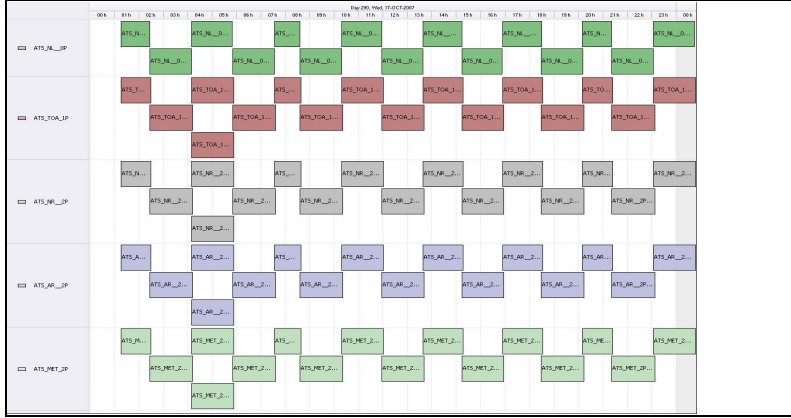

DPQC Daily Check of AATSR Data 17-Oct-07 VEGA

DATA ACQUISITION DATE: **17-Oct-07**   *-> Go to 'Product Generation' sheet to select date*
INSPECTION DATE: **18-Oct-07**

Previous Instrument Operational Events		Upcoming Instrument Operational Events	
12-Oct-07	Nothing planned	17-Oct-07	Nothing planned
13-Oct-07	Nothing planned	18-Oct-07	Nothing planned
14-Oct-07	Nothing planned	19-Oct-07	Nothing planned
15-Oct-07	Nothing planned	20-Oct-07	Nothing planned
16-Oct-07	Nothing planned	21-Oct-07	Nothing planned

Daily Gantt Chart

Comments

FLAGS

Meteo Products

Total # Products: **16**
Server Availability: **Nominal**

Comments

Browse Products

Source: **EDS**

Comments

Instrument Health

Weekly

Out of date by: **59** days

Report Date: **20-Aug-07**

Anomalies