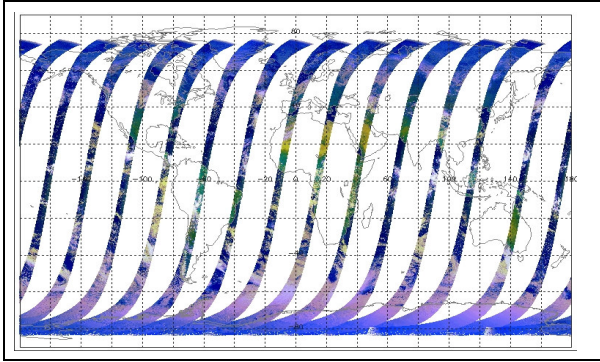

Browse Map

Map of browse products for: 17-Oct-07