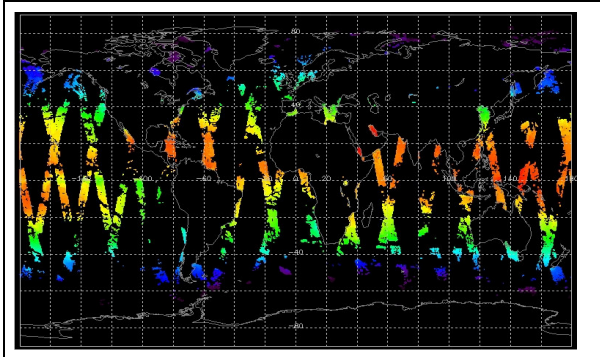

Comments: None

Meteo Map

Map of meteo products for: 17-Oct-07