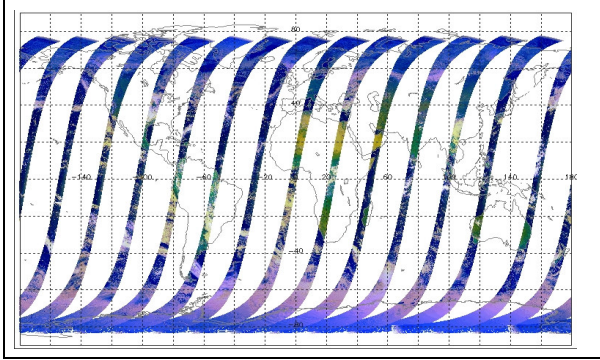

Browse Map

Map of browse products for: 15-Oct-07