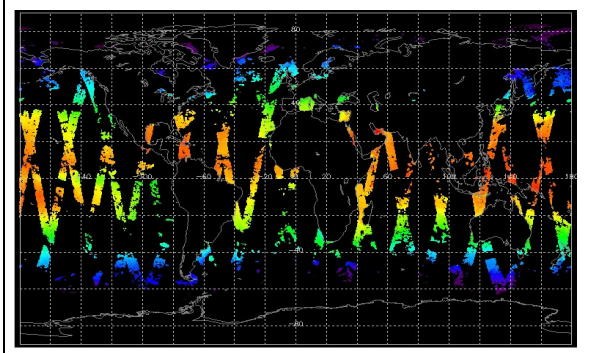

Comments: None

Meteo Map

Map of meteo products for: 15-Oct-07