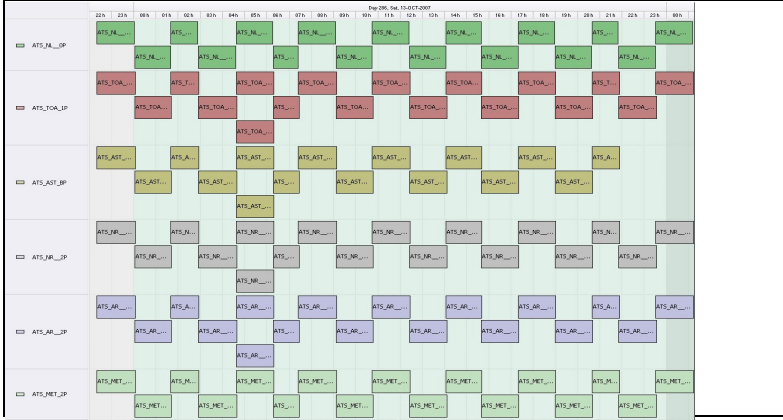

DPQC Daily Check of AATSR Data 13-Oct-07 **VEGA**

Previous Instrument Operational Events		Upcoming Instrument Operational Events	
08-Oct-07	Nothing planned	13-Oct-07	Nothing planned
09-Oct-07	Nothing planned	14-Oct-07	Nothing planned
10-Oct-07	Nothing planned	15-Oct-07	Nothing planned
11-Oct-07	Nothing planned	16-Oct-07	Nothing planned
12-Oct-07	Nothing planned	17-Oct-07	Nothing planned

Daily Gantt Chart

Comments: None

FLAGS

Meteo Products

Total # Products: 16
Server Availability: Nominal

Comments: None

Browse Products

Source: EDS

Comments: Missing Orbits 29375-29383

FLAG

Instrument Health

Daily

Weekly

Out of date by: 56 days

Report Date: 20-Aug-07

Anomalies: (See 'Visual' plus tabs for several weeks. Most orbits above 200yr orbit with some as high as 340yr orbit)