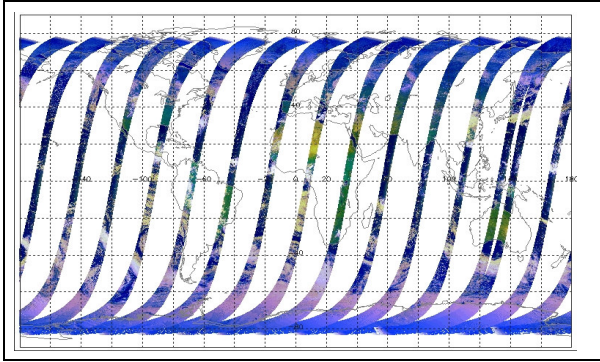

Browse Map

Map of browse products for: 13-Oct-07