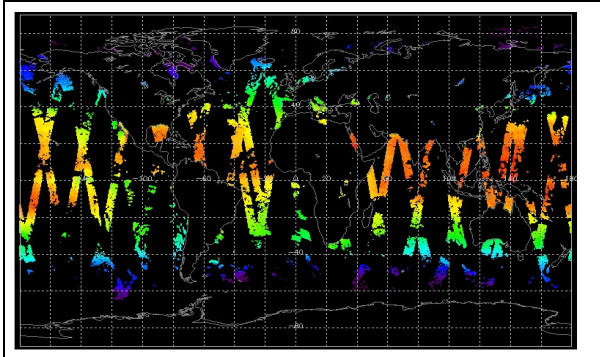

Comments None

Meteo Map

Map of meteo products for: 13-Oct-07