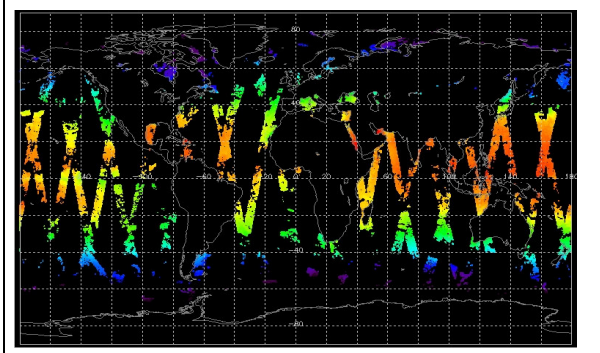

Comments: None

Meteo Map

Map of meteo products for: 12-Oct-07