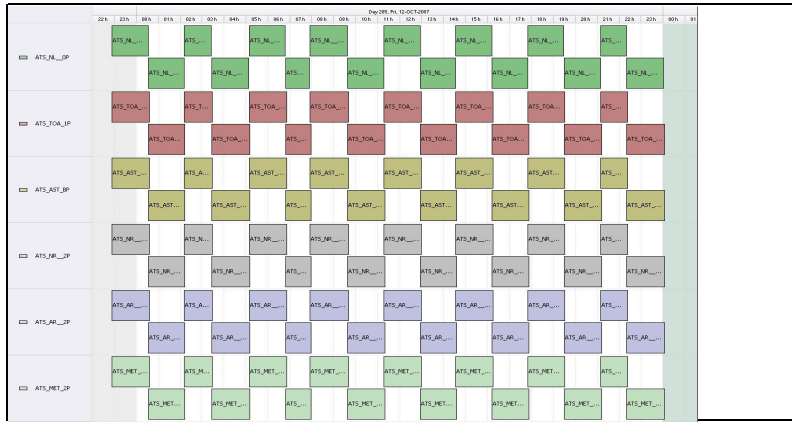

DPQC Daily Check of AATSR Data 12-Oct-07 VEGA

Previous Instrument Operational Events		Upcoming Instrument Operational Events	
07-Oct-07	Nothing planned	12-Oct-07	Nothing planned
08-Oct-07	Nothing planned	13-Oct-07	Nothing planned
09-Oct-07	Nothing planned	14-Oct-07	Nothing planned
10-Oct-07	Nothing planned	15-Oct-07	Nothing planned
11-Oct-07	Nothing planned	16-Oct-07	Nothing planned

Daily Gantt Chart

Comments

FLAGS

Meteo Products

Data acquisition date: 12-Oct-07   Inspection date: 15-Oct-07

Total # Products: 13
Server Availability: Nominal

Comments

Browse Products

Data acquisition date: 12-Oct-07   Inspection date: 15-Oct-07

Source: EDS

Comments

Instrument Health

FLAG

Weekly

Out of date by: 56 days

Report Date: 20-Aug-07
Anomalies