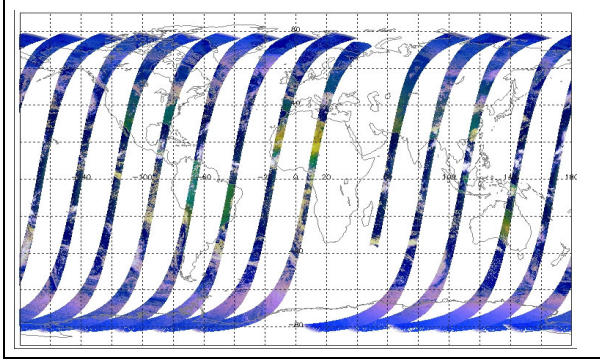

Browse Map

Map of browse products for: 10-Oct-07