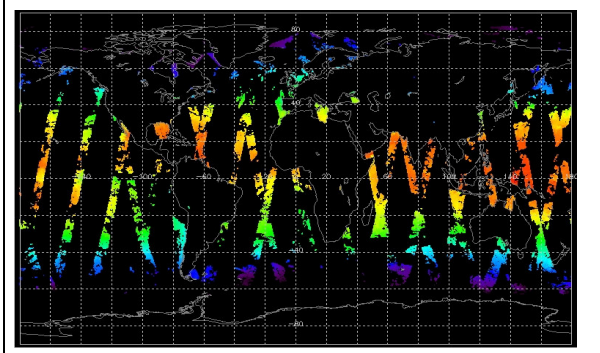

Comments None

Meteo Map

Map of meteo products for: 10-Oct-07