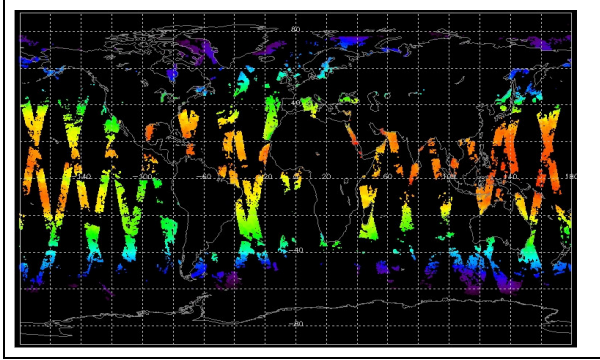

Comments None

Meteo Map

Map of meteo products for: 09-Oct-07