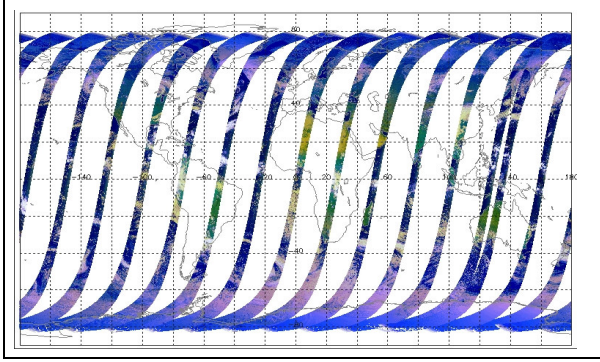

Browse Map

Map of browse products for: 09-Oct-07