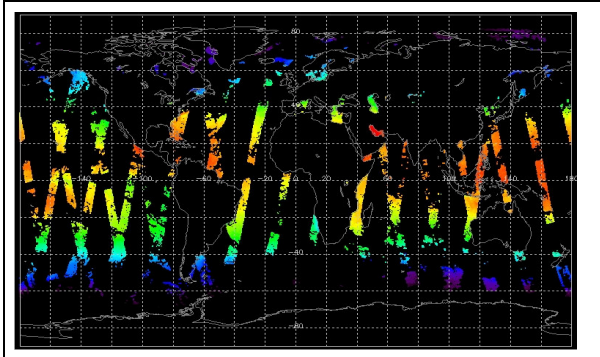

Comments None

Meteo Map

Map of meteo products for: 08-Oct-07