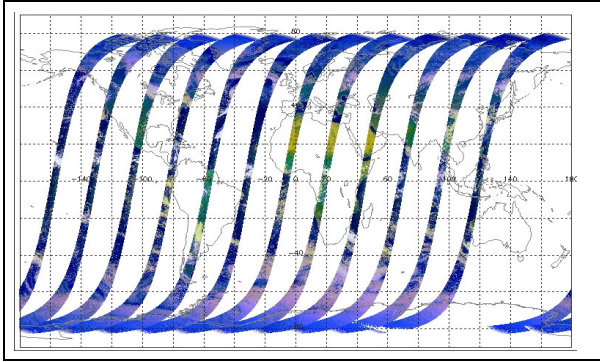

Browse Map

Map of browse products for: 08-Oct-07