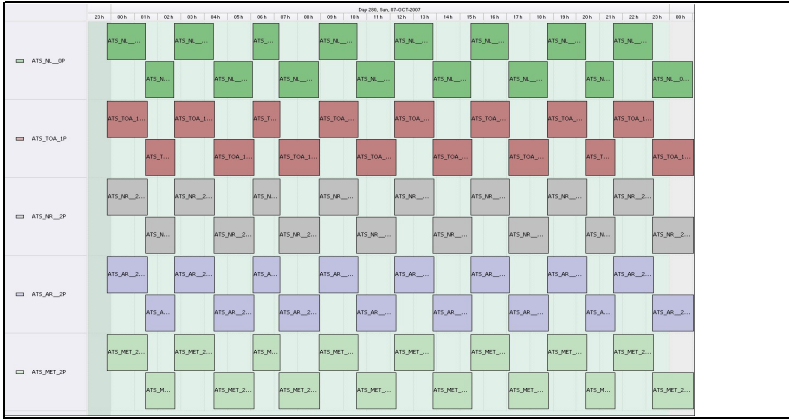

DPQC Daily Check of AATSR Data 07-Oct-07 **VEGA**

DATA ACQUISITION DATE: 07-Oct-07
INSPECTION DATE: 08-Oct-07 -> Go to 'Product Generation' sheet to select date

Daily Gantt Chart

Comments: None

FLAGS

Meteo Products

Total # Products:	15
Server Availability:	Nominal

Comments: None

Browse Products

Source: EDS

Comments: Orbits 29289-29297 unavailable

FLAG

Instrument Health

Daily

Weekly

Latest version of the weekly RAL report on: 08-Oct-07 Out of date by: 49 days

Report Date: 20-Aug-07

Anomalies: (See 'Word' plus tabs for several weeks. Most orbits above 200yr orbit with some as high as 340yr orbit.)