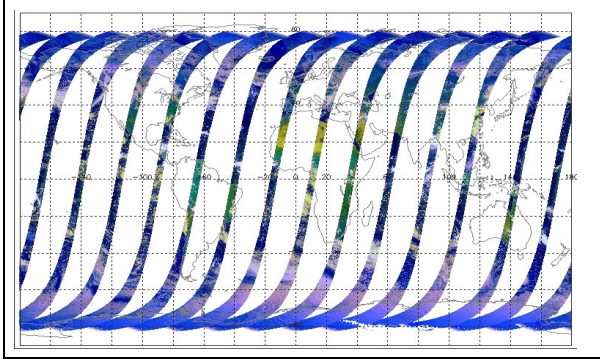

Browse Map

Map of browse products for: 07-Oct-07