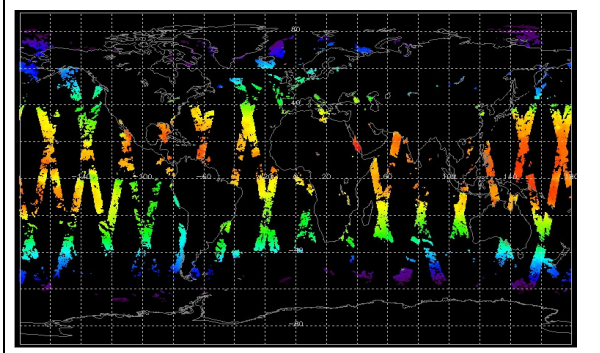

Comments None

Meteo Map

Map of meteo products for: 07-Oct-07