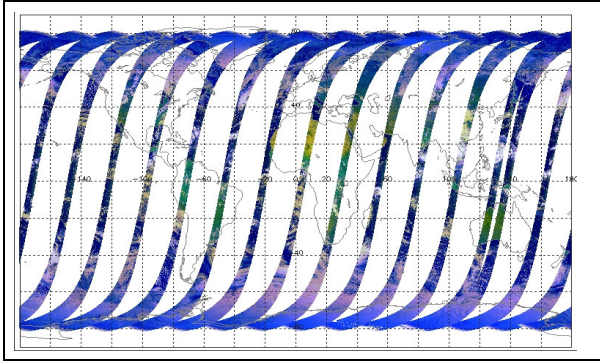

Browse Map

Map of browse products for: 03-Oct-07