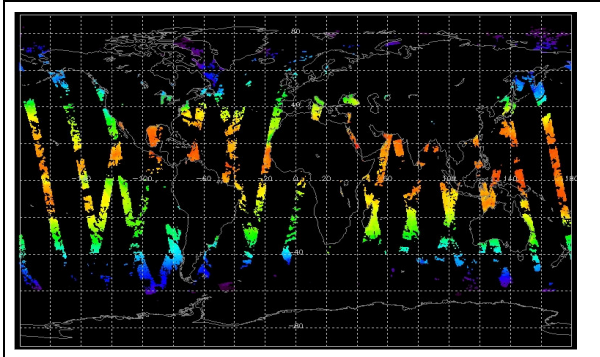

Comments None

Meteo Map

Map of meteo products for: 03-Oct-07