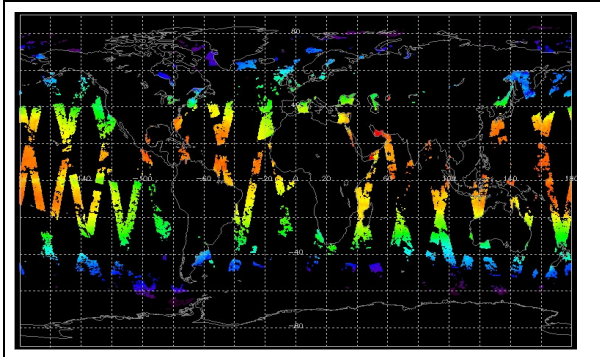

Comments None

Meteo Map

Map of meteo products for: 29-Sep-07