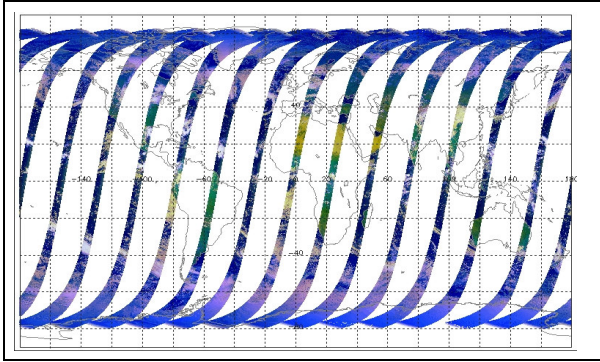

Browse Map

Map of browse products for: 29-Sep-07