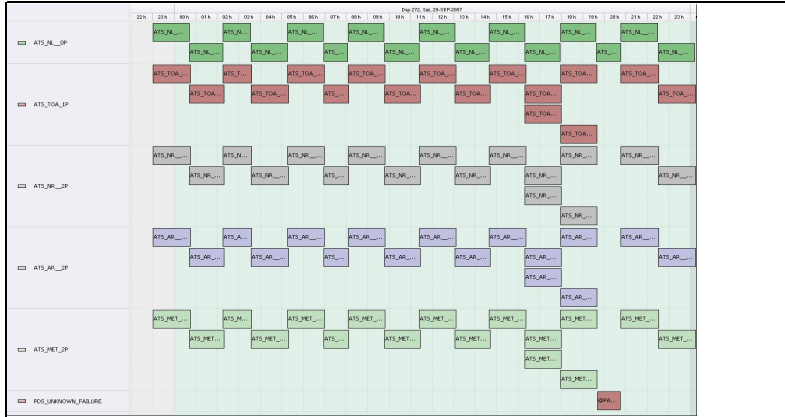

DPQC Daily Check of AATSR Data 29-Sep-07 VEGA

Previous Instrument Operational Events		Upcoming Instrument Operational Events	
24-Sep-07	Envisat anomaly 12:27:00.00	29-Sep-07	Nothing planned
25-Sep-07	Envisat SMA	30-Sep-07	Nothing planned
26-Sep-07	Envisat SMA	01-Oct-07	Nothing planned
27-Sep-07	Envisat SMA	02-Oct-07	Nothing planned
28-Sep-07	Envisat SMA end 13:39:25	03-Oct-07	Nothing planned

Daily Gantt Chart

Comments Missing L1 (#1) data, unknown cause

FLAGS

FLAG

Meteo Products

Data acquisition date: **29-Sep-07** Inspection date: **01-Oct-07**

Total # Products: 17
Server Availability: Nominal

Comments None

Browse Products

Source: EDS

Comments None

Instrument Health

Daily

FLAG
FLAG
FLAG
FLAG
FLAG

Weekly

Out of date by: 42 days

Report Date: **20-Aug-07**

Anomalies (Click: View anomalies for several weeks. Most orbits above 2000orbit with some as high as 3400orb.)