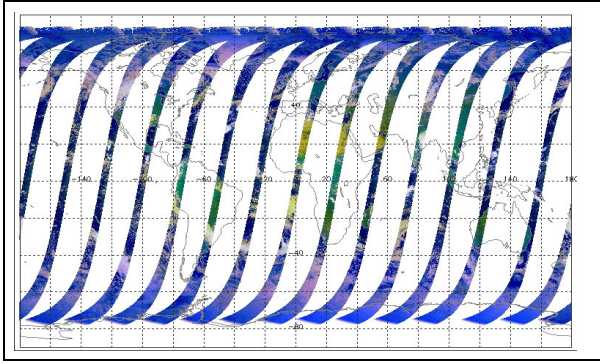

Browse Map

Map of browse products for: 23-Sep-07