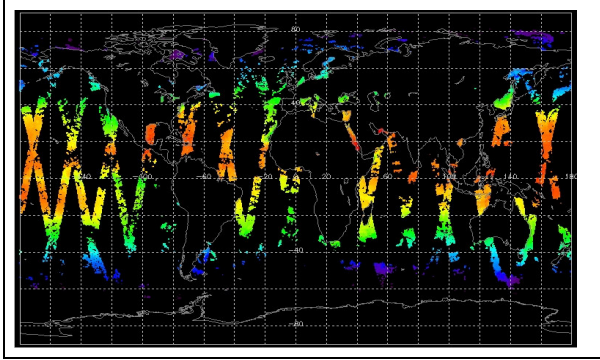

Comments

Meteo Map

Map of meteo products for: 23-Sep-07