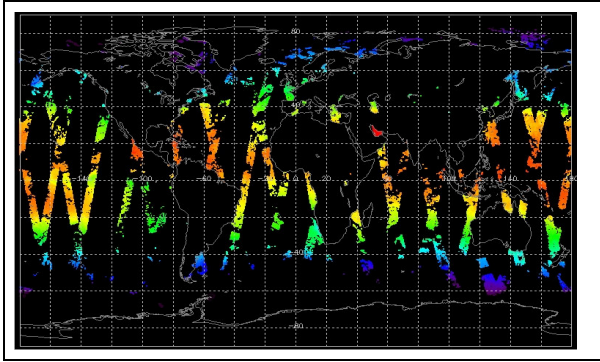

Comments

Meteo Map

Map of meteo products for: 22-Sep-07