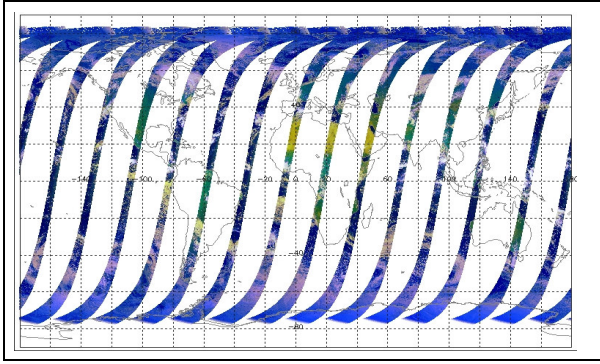

Browse Map

Map of browse products for: 22-Sep-07