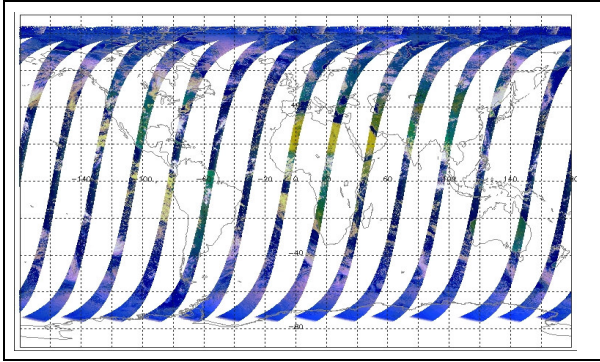

Browse Map

Map of browse products for: 19-Sep-07