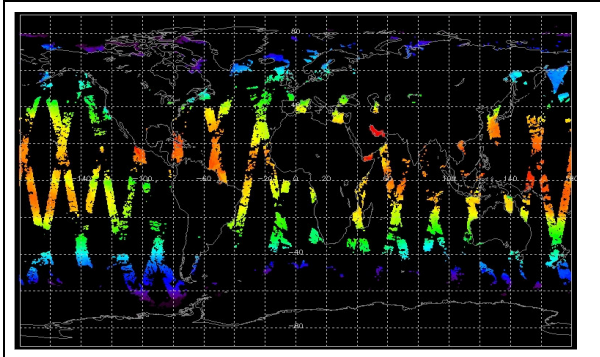

Comments: None

Meteo Map

Map of meteo products for: 19-Sep-07